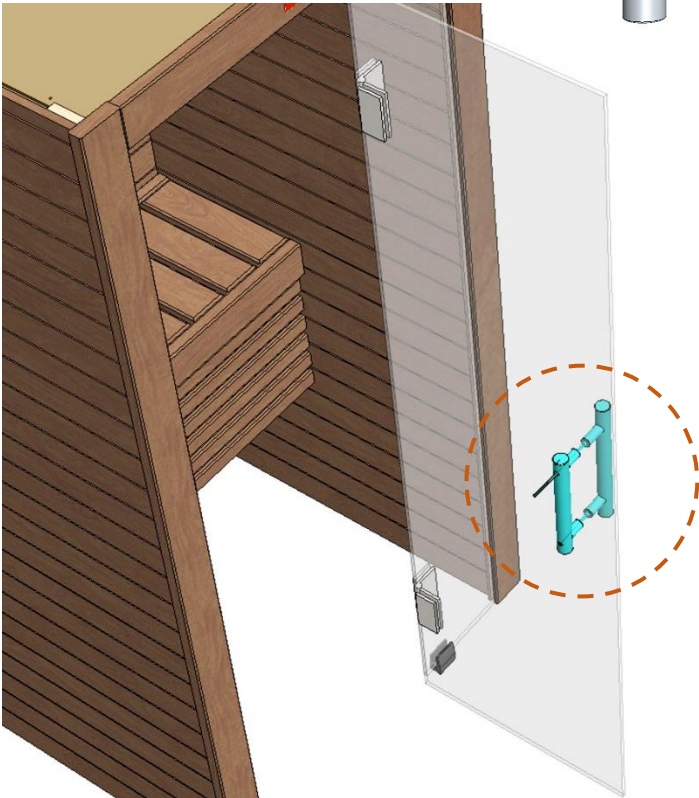

SAZ110

Allen key 5 mm