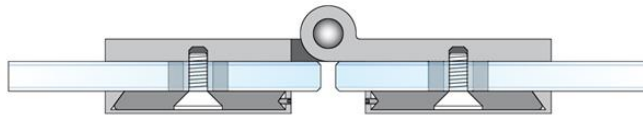

Allen key 1,5 mm

SHU0909 manual

Allen key 4 mm