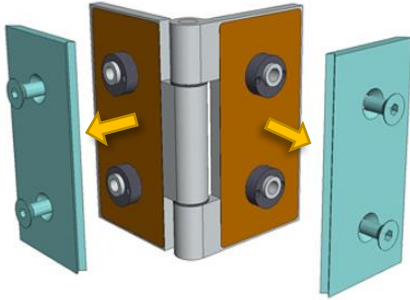

 Made in Finland

Utu sauna cabin (SHU0909) - Installation instructions

Table of contents SHU0909-sauna cabin

Description	INFO	Quantity	Check
Wall-elements	(w*d*h)		
A	922*72*2034	1 pc	
B	920*72*2034	1 pc	
C	922*72*2034	1 pc	
Roof element	(w*d*h)		
R	872*883*64	1 pc	
Mouldings	(w*d*h)		
(outside) back corners	21*42*2034 HT aspen	2 pcs	
Interior	(w*d*h)		
Bench support(s)	385*28*90 HT aspen	2 pcs	
Bench support (horizontal)	737*28*45 HT aspen	1 pc	
Upper bench	785*400*90 HT aspen	1 pc	
Bench skirt	785*30*325 HT aspen	1 pc	
Lower bench (stool)	500*400*450 HT aspen	1 pc	
Back rest	785*36*265 HT aspen	1 pc	
Heater guard	412*247*705 HT aspen	1 pc	
LIGHTING			
RGBW-LED tubes	width 600	2 pcs	
Mounting clamps	metal clips	4 pcs	
Luci Orilega Power Supply 75W (24V)	LPSOL-075-24-ND-I	1 pc	
All in one controller WTJ5	WTJ5	1 pc	
Remote controller	RTJ4	1 pc	
Heater (not included)			
Recommended heater Delta 3,6 kW	D36	not included	
Stones AC3000	5 - 10 cm	not included	
Glass front			
SG	Side glass	1 pc	
D	Door glass	1 pc	
Hinges	SAZ111	2 pcs	
Door handle	SAZ110	1 pc	
Magnet holder	ZVEL-502	1 pc	
Counter part for magnet	ZVEL-259C	1 pc	
Magnet	SAZ048KPL	1 pc	
Glass supporting leg	SAZ064	1 pc	
Front wall support 0909	ZVEL-850	1 pc	
Ventilation			
AIR Vent, alder	SZ093LE	1 pc	
Air duct, chromium	ZVEL-10	1 pc	
Accessories			
Installation instructions	Y05-1273	1 pc	
Screws, nails and tools			
5*80 mm	(SS) Stainless steel	5 pcs	
5*80 mm	Zn	14 pcs	
4,5*45 mm	(SS) Stainless steel	25 pcs	
3*25 mm	(SS) Stainless steel	15 pcs	
1,7*45 mm	Zn	10 pcs	
Allen keys	1,5 mm, 3mm and 4 mm	3 pcs	

SS 3 * 25 mm

SS 4,5 * 45 mm

Ss 3 * 25 mm

RGBW-LED 24V

SS 4,5 * 45 mm

SAZ064

ZVEL-10

SZ093L

2x SAZ111

Allen key 1,5 mm

SHU0909 manual

Allen key 4 mm

SAZ110

Allen key 5 mm

ZVEL-259C

ZVEL-502