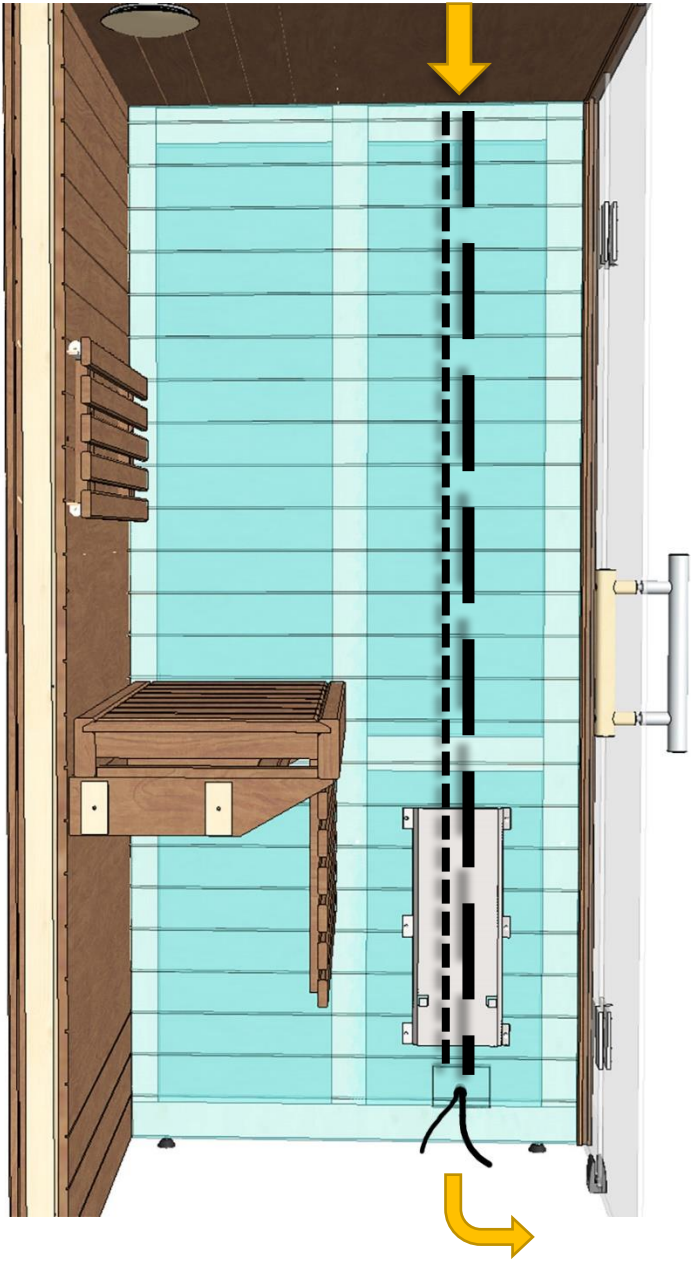

 Made in Finland

Utu sauna cabin (SHU0909) - Installation instructions

Table of contents SHU0909-sauna cabin

Description	INFO	Quantity	Check
Wall-elements	(w*d*h)		
A	922*72*2034	1 pc	
B	920*72*2034	1 pc	
C	922*72*2034	1 pc	
Roof element	(w*d*h)		
R	872*883*64	1 pc	
Mouldings	(w*d*h)		
(outside) back corners	21*42*2034 HT aspen	2 pcs	
Interior	(w*d*h)		
Bench support(s)	385*28*90 HT aspen	2 pcs	
Bench support (horizontal)	737*28*45 HT aspen	1 pc	
Upper bench	785*400*90 HT aspen	1 pc	
Bench skirt	785*30*325 HT aspen	1 pc	
Lower bench (stool)	500*400*450 HT aspen	1 pc	
Back rest	785*36*265 HT aspen	1 pc	
Heater guard	412*247*705 HT aspen	1 pc	
LIGHTING			
RGBW-LED tubes	width 600	2 pcs	
Mounting clamps	metal clips	4 pcs	
Luci Orilega Power Supply 75W (24V)	LPSOL-075-24-ND-I	1 pc	
All in one controller WTJ5	WTJ5	1 pc	
Remote controller	RTJ4	1 pc	
Heater (not included)			
Recommended heater Delta 3,6 kW	D36	not included	
Stones AC3000	5 - 10 cm	not included	
Glass front			
SG	Side glass	1 pc	
D	Door glass	1 pc	
Hinges	SAZ111	2 pcs	
Door handle	SAZ110	1 pc	
Magnet holder	ZVEL-502	1 pc	
Counter part for magnet	ZVEL-259C	1 pc	
Magnet	SAZ048KPL	1 pc	
Glass supporting leg	SAZ064	1 pc	
Front wall support 0909	ZVEL-850	1 pc	
Ventilation			
AIR Vent, alder	SZ093LE	1 pc	
Air duct, chromium	ZVEL-10	1 pc	
Accessories			
Installation instructions	Y05-1273	1 pc	
Screws, nails and tools			
5*80 mm	(SS) Stainless steel	5 pcs	
5*80 mm	Zn	14 pcs	
4,5*45 mm	(SS) Stainless steel	25 pcs	
3*25 mm	(SS) Stainless steel	15 pcs	
1,7*45 mm	Zn	10 pcs	
Allen keys	1,5 mm, 3mm and 4 mm	3 pcs	

Notice!
Heater is not included.
Recommended heater for this sauna is Delta D36 (3,6 kW).

Notice.

Check right cables from the manual of the heater!

An icon of an open manual with a hand pointing to a diagram. The diagram shows a heater with various components and labels.