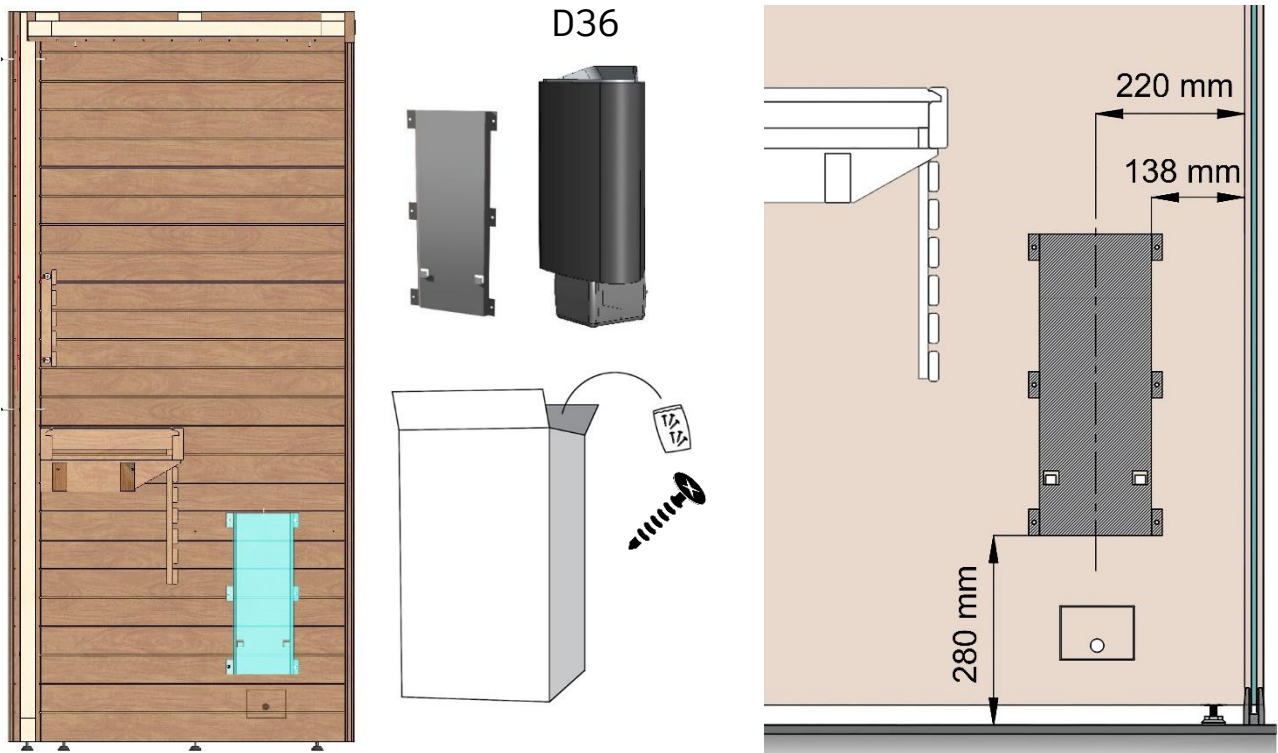

Notice!
Heater is not included.
Recommended heater for this sauna is Delta D36 (3,6 kW).