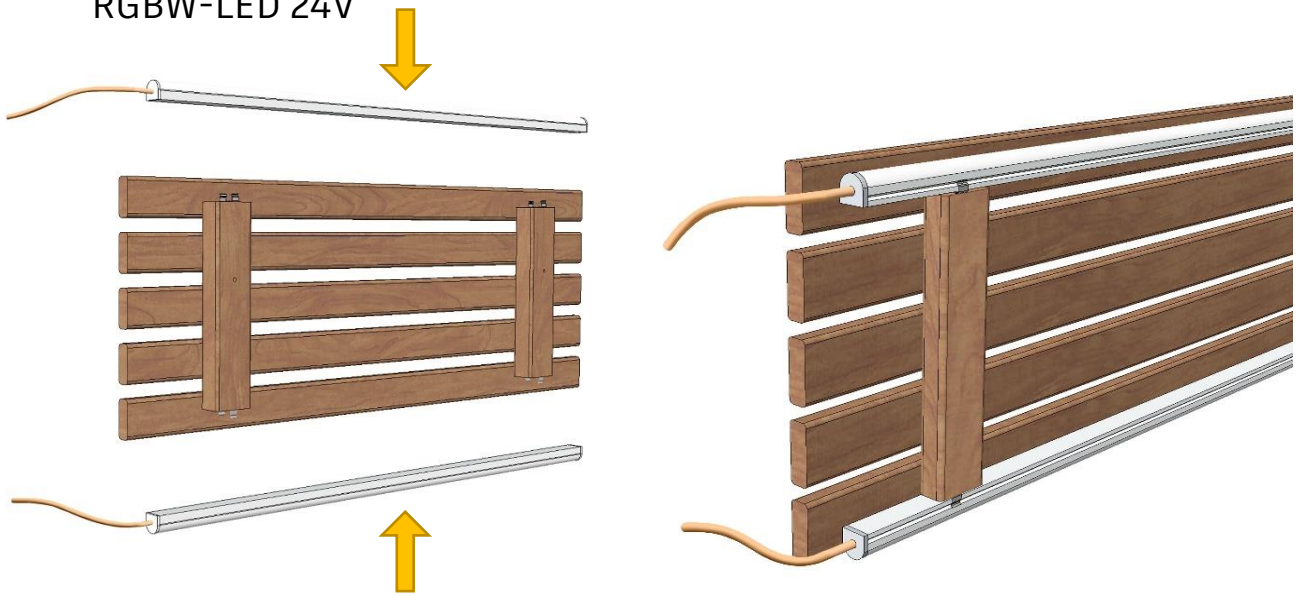

 Made in Finland

Utu sauna cabin (SHU0909) - Installation instructions

Table of contents SHU0909-sauna cabin

Description	INFO	Quantity	Check
Wall-elements	(w*d*h)		
A	922*72*2034	1 pc	
B	920*72*2034	1 pc	
C	922*72*2034	1 pc	
Roof element	(w*d*h)		
R	872*883*64	1 pc	
Mouldings	(w*d*h)		
(outside) back corners	21*42*2034 HT aspen	2 pcs	
Interior	(w*d*h)		
Bench support(s)	385*28*90 HT aspen	2 pcs	
Bench support (horizontal)	737*28*45 HT aspen	1 pc	
Upper bench	785*400*90 HT aspen	1 pc	
Bench skirt	785*30*325 HT aspen	1 pc	
Lower bench (stool)	500*400*450 HT aspen	1 pc	
Back rest	785*36*265 HT aspen	1 pc	
Heater guard	412*247*705 HT aspen	1 pc	
LIGHTING			
RGBW-LED tubes	width 600	2 pcs	
Mounting clamps	metal clips	4 pcs	
Luci Orilega Power Supply 75W (24V)	LPSOL-075-24-ND-I	1 pc	
All in one controller WTJ5	WTJ5	1 pc	
Remote controller	RTJ4	1 pc	
Heater (not included)			
Recommended heater Delta 3,6 kW	D36	not included	
Stones AC3000	5 - 10 cm	not included	
Glass front			
SG	Side glass	1 pc	
D	Door glass	1 pc	
Hinges	SAZ111	2 pcs	
Door handle	SAZ110	1 pc	
Magnet holder	ZVEL-502	1 pc	
Counter part for magnet	ZVEL-259C	1 pc	
Magnet	SAZ048KPL	1 pc	
Glass supporting leg	SAZ064	1 pc	
Front wall support 0909	ZVEL-850	1 pc	
Ventilation			
AIR Vent, alder	SZ093LE	1 pc	
Air duct, chromium	ZVEL-10	1 pc	
Accessories			
Installation instructions	Y05-1273	1 pc	
Screws, nails and tools			
5*80 mm	(SS) Stainless steel	5 pcs	
5*80 mm	Zn	14 pcs	
4,5*45 mm	(SS) Stainless steel	25 pcs	
3*25 mm	(SS) Stainless steel	15 pcs	
1,7*45 mm	Zn	10 pcs	
Allen keys	1,5 mm, 3mm and 4 mm	3 pcs	

SS 3 * 25 mm

SS 4,5 * 45 mm

Ss 3 * 25 mm

RGBW-LED 24V

SS 4,5 * 45 mm

SAZ064

ZVEL-10

SZ093L