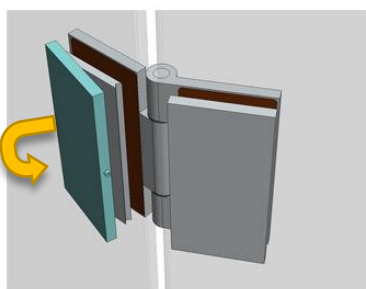

Allen key 1,5 mm

SHU0909 manual

Allen key 4 mm