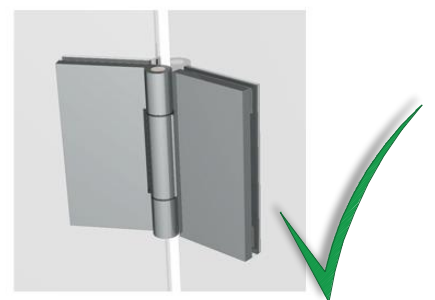

Allen key 1,5 mm

SHU0909 manual

Allen key 4 mm