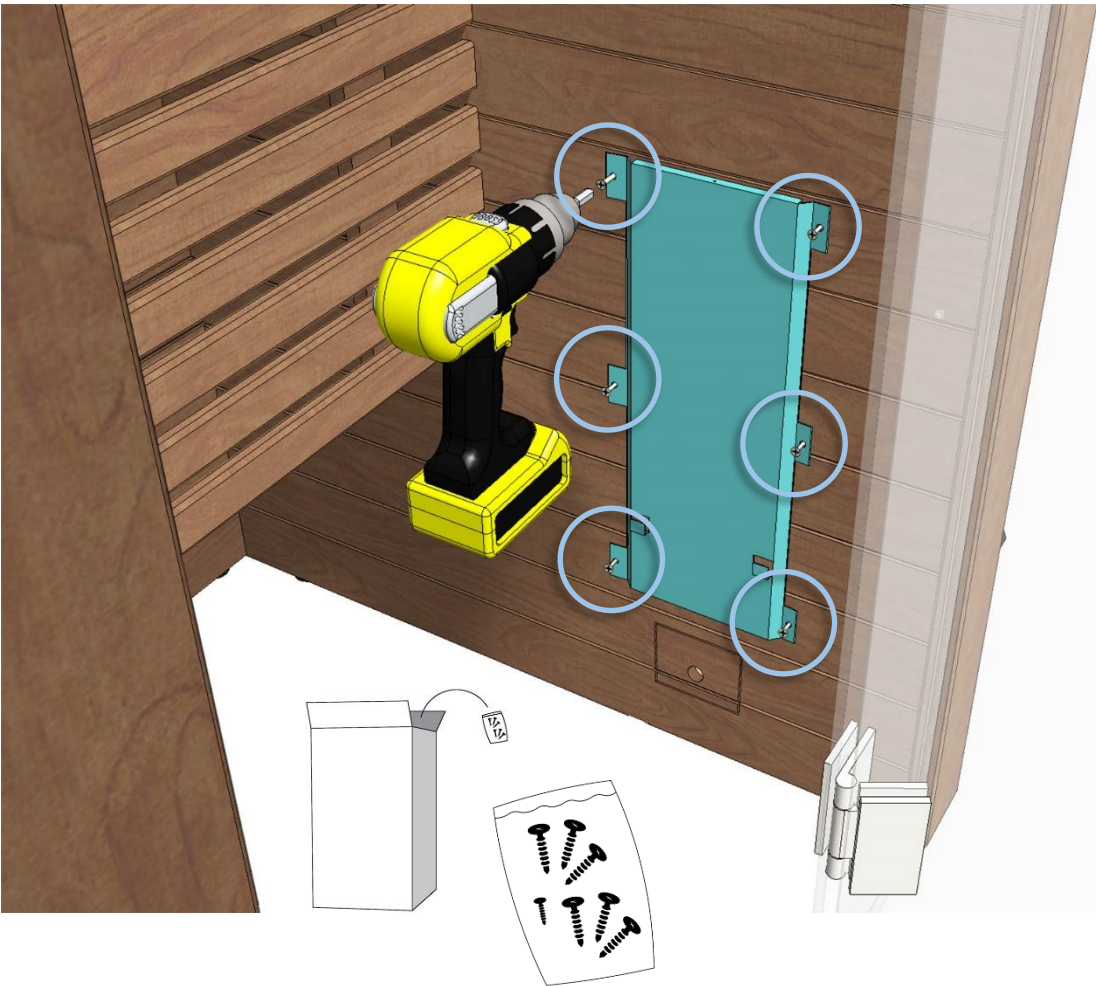

Notice.

Check right cables from the manual of the heater!

An icon of an open manual with a hand pointing to a diagram. The diagram shows a heater with various components and labels.