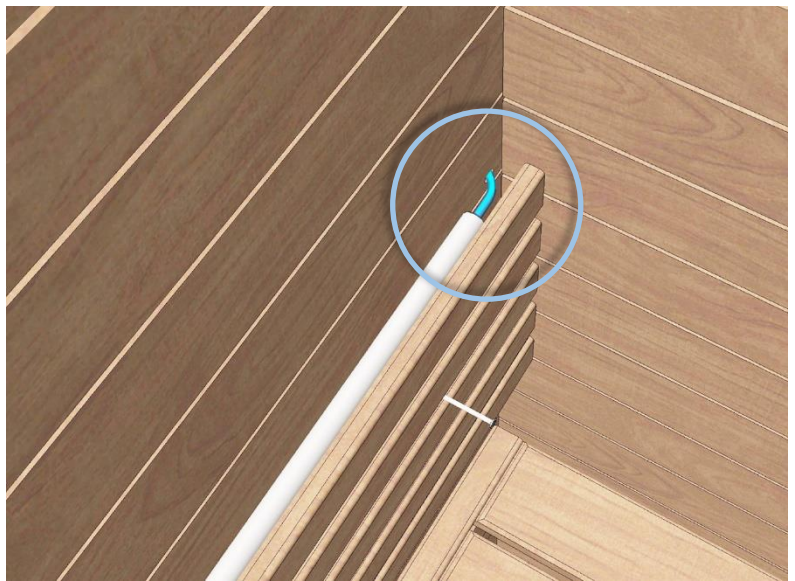

 Made in Finland

Utu sauna cabin (SHU0909) - Installation instructions

Table of contents SHU0909-sauna cabin

Description	INFO	Quantity	Check
Wall-elements	(w*d*h)		
A	922*72*2034	1 pc	
B	920*72*2034	1 pc	
C	922*72*2034	1 pc	
Roof element	(w*d*h)		
R	872*883*64	1 pc	
Mouldings	(w*d*h)		
(outside) back corners	21*42*2034 HT aspen	2 pcs	
Interior	(w*d*h)		
Bench support(s)	385*28*90 HT aspen	2 pcs	
Bench support (horizontal)	737*28*45 HT aspen	1 pc	
Upper bench	785*400*90 HT aspen	1 pc	
Bench skirt	785*30*325 HT aspen	1 pc	
Lower bench (stool)	500*400*450 HT aspen	1 pc	
Back rest	785*36*265 HT aspen	1 pc	
Heater guard	412*247*705 HT aspen	1 pc	
LIGHTING			
RGBW-LED tubes	width 600	2 pcs	
Mounting clamps	metal clips	4 pcs	
Luci Orilega Power Supply 75W (24V)	LPSOL-075-24-ND-I	1 pc	
All in one controller WTJ5	WTJ5	1 pc	
Remote controller	RTJ4	1 pc	
Heater (not included)			
Recommended heater Delta 3,6 kW	D36	not included	
Stones AC3000	5 - 10 cm	not included	
Glass front			
SG	Side glass	1 pc	
D	Door glass	1 pc	
Hinges	SAZ111	2 pcs	
Door handle	SAZ110	1 pc	
Magnet holder	ZVEL-502	1 pc	
Counter part for magnet	ZVEL-259C	1 pc	
Magnet	SAZ048KPL	1 pc	
Glass supporting leg	SAZ064	1 pc	
Front wall support 0909	ZVEL-850	1 pc	
Ventilation			
AIR Vent, alder	SZ093LE	1 pc	
Air duct, chromium	ZVEL-10	1 pc	
Accessories			
Installation instructions	Y05-1273	1 pc	
Screws, nails and tools			
5*80 mm	(SS) Stainless steel	5 pcs	
5*80 mm	Zn	14 pcs	
4,5*45 mm	(SS) Stainless steel	25 pcs	
3*25 mm	(SS) Stainless steel	15 pcs	
1,7*45 mm	Zn	10 pcs	
Allen keys	1,5 mm, 3mm and 4 mm	3 pcs	

SS 3 * 25 mm

SS 4,5 * 45 mm

Ss 3 * 25 mm

RGBW-LED 24V

SS 4,5 * 45 mm

SAZ064

ZVEL-10

SZ093L