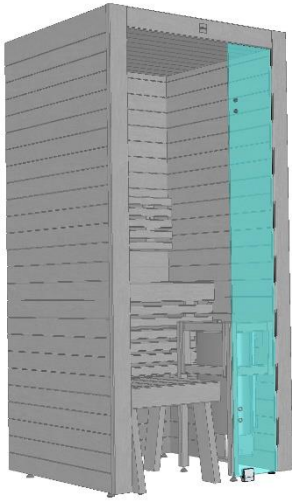

 Made in Finland

Utu sauna cabin (SHU0909) - Installation instructions

Table of contents SHU0909-sauna cabin

Description	INFO	Quantity	Check
Wall-elements	(w*d*h)		
A	922*72*2034	1 pc	
B	920*72*2034	1 pc	
C	922*72*2034	1 pc	
Roof element	(w*d*h)		
R	872*883*64	1 pc	
Mouldings	(w*d*h)		
(outside) back corners	21*42*2034 HT aspen	2 pcs	
Interior	(w*d*h)		
Bench support(s)	385*28*90 HT aspen	2 pcs	
Bench support (horizontal)	737*28*45 HT aspen	1 pc	
Upper bench	785*400*90 HT aspen	1 pc	
Bench skirt	785*30*325 HT aspen	1 pc	
Lower bench (stool)	500*400*450 HT aspen	1 pc	
Back rest	785*36*265 HT aspen	1 pc	
Heater guard	412*247*705 HT aspen	1 pc	
LIGHTING			
RGBW-LED tubes	width 600	2 pcs	
Mounting clamps	metal clips	4 pcs	
Luci Orilega Power Supply 75W (24V)	LPSOL-075-24-ND-I	1 pc	
All in one controller WTJ5	WTJ5	1 pc	
Remote controller	RTJ4	1 pc	
Heater (not included)			
Recommended heater Delta 3,6 kW	D36	not included	
Stones AC3000	5 - 10 cm	not included	
Glass front			
SG	Side glass	1 pc	
D	Door glass	1 pc	
Hinges	SAZ111	2 pcs	
Door handle	SAZ110	1 pc	
Magnet holder	ZVEL-502	1 pc	
Counter part for magnet	ZVEL-259C	1 pc	
Magnet	SAZ048KPL	1 pc	
Glass supporting leg	SAZ064	1 pc	
Front wall support 0909	ZVEL-850	1 pc	
Ventilation			
AIR Vent, alder	SZ093LE	1 pc	
Air duct, chromium	ZVEL-10	1 pc	
Accessories			
Installation instructions	Y05-1273	1 pc	
Screws, nails and tools			
5*80 mm	(SS) Stainless steel	5 pcs	
5*80 mm	Zn	14 pcs	
4,5*45 mm	(SS) Stainless steel	25 pcs	
3*25 mm	(SS) Stainless steel	15 pcs	
1,7*45 mm	Zn	10 pcs	
Allen keys	1,5 mm, 3mm and 4 mm	3 pcs	

SS 3 * 25 mm

SS 4,5 * 45 mm

Ss 3 * 25 mm

RGBW-LED 24V

SS 4,5 * 45 mm

SAZ064

ZVEL-10

SZ093L