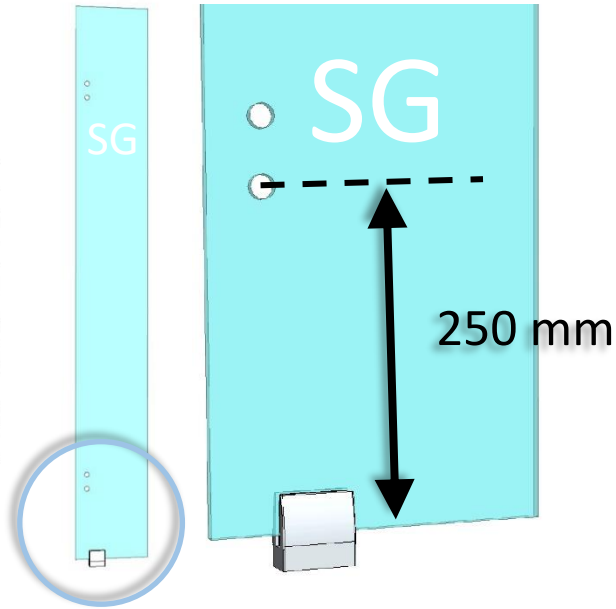

 Made in Finland

Utu sauna cabin (SHU0909) - Installation instructions

Table of contents SHU0909-sauna cabin

Description	INFO	Quantity	Check
Wall-elements	(w*d*h)		
A	922*72*2034	1 pc	
B	920*72*2034	1 pc	
C	922*72*2034	1 pc	
Roof element	(w*d*h)		
R	872*883*64	1 pc	
Mouldings	(w*d*h)		
(outside) back corners	21*42*2034 HT aspen	2 pcs	
Interior	(w*d*h)		
Bench support(s)	385*28*90 HT aspen	2 pcs	
Bench support (horizontal)	737*28*45 HT aspen	1 pc	
Upper bench	785*400*90 HT aspen	1 pc	
Bench skirt	785*30*325 HT aspen	1 pc	
Lower bench (stool)	500*400*450 HT aspen	1 pc	
Back rest	785*36*265 HT aspen	1 pc	
Heater guard	412*247*705 HT aspen	1 pc	
LIGHTING			
RGBW-LED tubes	width 600	2 pcs	
Mounting clamps	metal clips	4 pcs	
Luci Orilega Power Supply 75W (24V)	LPSOL-075-24-ND-I	1 pc	
All in one controller WTJ5	WTJ5	1 pc	
Remote controller	RTJ4	1 pc	
Heater (not included)			
Recommended heater Delta 3,6 kW	D36	not included	
Stones AC3000	5 - 10 cm	not included	
Glass front			
SG	Side glass	1 pc	
D	Door glass	1 pc	
Hinges	SAZ111	2 pcs	
Door handle	SAZ110	1 pc	
Magnet holder	ZVEL-502	1 pc	
Counter part for magnet	ZVEL-259C	1 pc	
Magnet	SAZ048KPL	1 pc	
Glass supporting leg	SAZ064	1 pc	
Front wall support 0909	ZVEL-850	1 pc	
Ventilation			
AIR Vent, alder	SZ093LE	1 pc	
Air duct, chromium	ZVEL-10	1 pc	
Accessories			
Installation instructions	Y05-1273	1 pc	
Screws, nails and tools			
5*80 mm	(SS) Stainless steel	5 pcs	
5*80 mm	Zn	14 pcs	
4,5*45 mm	(SS) Stainless steel	25 pcs	
3*25 mm	(SS) Stainless steel	15 pcs	
1,7*45 mm	Zn	10 pcs	
Allen keys	1,5 mm, 3mm and 4 mm	3 pcs	

Tools required

Screws

SS = Stainless steel

Zn = Zink

SS x * x mm

Zn x * x mm

+

Zn 5 * 80 mm

SS 3 * 25 mm

SS 4,5 * 45 mm

Ss 3 * 25 mm

RGBW-LED 24V

SS 4,5 * 45 mm

SAZ064

ZVEL-10

SZ093L