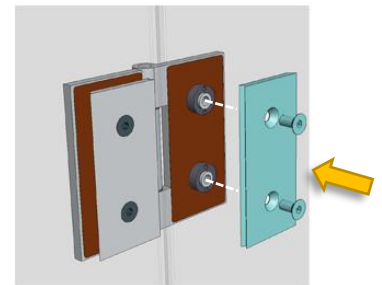

Allen key 1,5 mm

SHU0909 manual

Allen key 4 mm