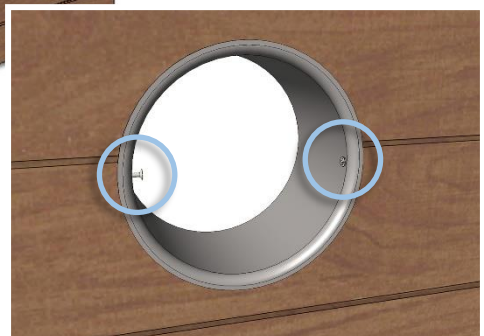

 Made in Finland

Utu sauna cabin (SHU0909) - Installation instructions

Table of contents SHU0909-sauna cabin

Description	INFO	Quantity	Check
Wall-elements	(w*d*h)		
A	922*72*2034	1 pc	
B	920*72*2034	1 pc	
C	922*72*2034	1 pc	
Roof element	(w*d*h)		
R	872*883*64	1 pc	
Mouldings	(w*d*h)		
(outside) back corners	21*42*2034 HT aspen	2 pcs	
Interior	(w*d*h)		
Bench support(s)	385*28*90 HT aspen	2 pcs	
Bench support (horizontal)	737*28*45 HT aspen	1 pc	
Upper bench	785*400*90 HT aspen	1 pc	
Bench skirt	785*30*325 HT aspen	1 pc	
Lower bench (stool)	500*400*450 HT aspen	1 pc	
Back rest	785*36*265 HT aspen	1 pc	
Heater guard	412*247*705 HT aspen	1 pc	
LIGHTING			
RGBW-LED tubes	width 600	2 pcs	
Mounting clamps	metal clips	4 pcs	
Luci Orilega Power Supply 75W (24V)	LPSOL-075-24-ND-I	1 pc	
All in one controller WTJ5	WTJ5	1 pc	
Remote controller	RTJ4	1 pc	
Heater (not included)			
Recommended heater Delta 3,6 kW	D36	not included	
Stones AC3000	5 - 10 cm	not included	
Glass front			
SG	Side glass	1 pc	
D	Door glass	1 pc	
Hinges	SAZ111	2 pcs	
Door handle	SAZ110	1 pc	
Magnet holder	ZVEL-502	1 pc	
Counter part for magnet	ZVEL-259C	1 pc	
Magnet	SAZ048KPL	1 pc	
Glass supporting leg	SAZ064	1 pc	
Front wall support 0909	ZVEL-850	1 pc	
Ventilation			
AIR Vent, alder	SZ093LE	1 pc	
Air duct, chromium	ZVEL-10	1 pc	
Accessories			
Installation instructions	Y05-1273	1 pc	
Screws, nails and tools			
5*80 mm	(SS) Stainless steel	5 pcs	
5*80 mm	Zn	14 pcs	
4,5*45 mm	(SS) Stainless steel	25 pcs	
3*25 mm	(SS) Stainless steel	15 pcs	
1,7*45 mm	Zn	10 pcs	
Allen keys	1,5 mm, 3mm and 4 mm	3 pcs	

SS 3 * 25 mm

SS 4,5 * 45 mm

Ss 3 * 25 mm

RGBW-LED 24V

SS 4,5 * 45 mm

SAZ064

ZVEL-10

SZ093L