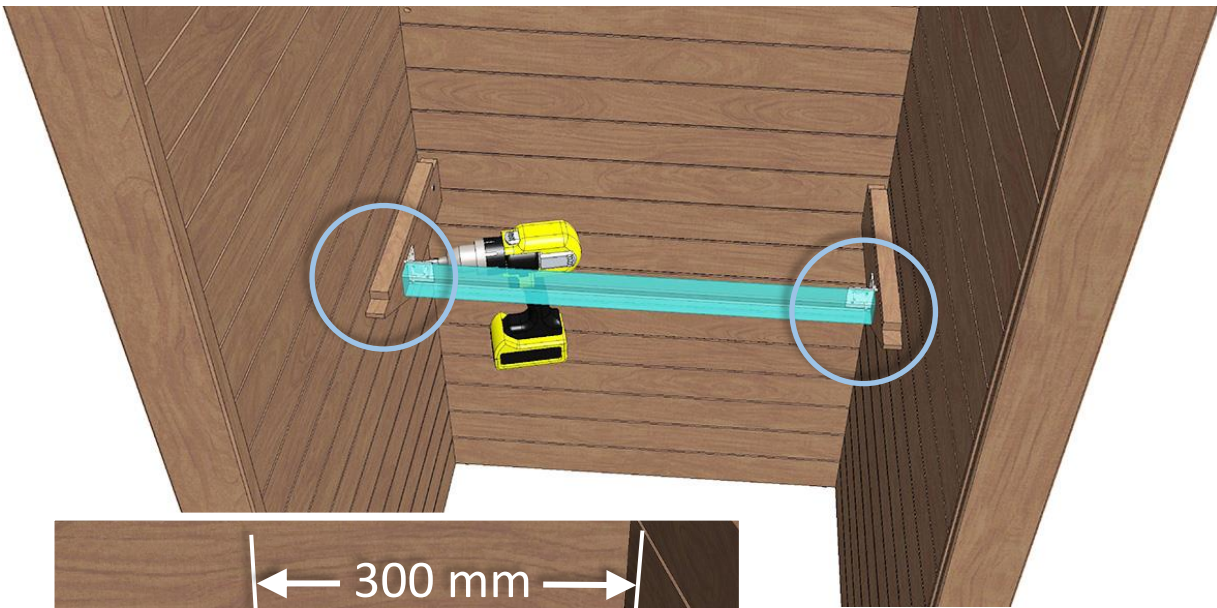

 Made in Finland

Utu sauna cabin (SHU0909) - Installation instructions

Table of contents SHU0909-sauna cabin

Description	INFO	Quantity	Check
Wall-elements	(w*d*h)		
A	922*72*2034	1 pc	
B	920*72*2034	1 pc	
C	922*72*2034	1 pc	
Roof element	(w*d*h)		
R	872*883*64	1 pc	
Mouldings	(w*d*h)		
(outside) back corners	21*42*2034 HT aspen	2 pcs	
Interior	(w*d*h)		
Bench support(s)	385*28*90 HT aspen	2 pcs	
Bench support (horizontal)	737*28*45 HT aspen	1 pc	
Upper bench	785*400*90 HT aspen	1 pc	
Bench skirt	785*30*325 HT aspen	1 pc	
Lower bench (stool)	500*400*450 HT aspen	1 pc	
Back rest	785*36*265 HT aspen	1 pc	
Heater guard	412*247*705 HT aspen	1 pc	
LIGHTING			
RGBW-LED tubes	width 600	2 pcs	
Mounting clamps	metal clips	4 pcs	
Luci Orilega Power Supply 75W (24V)	LPSOL-075-24-ND-I	1 pc	
All in one controller WTJ5	WTJ5	1 pc	
Remote controller	RTJ4	1 pc	
Heater (not included)			
Recommended heater Delta 3,6 kW	D36	not included	
Stones AC3000	5 - 10 cm	not included	
Glass front			
SG	Side glass	1 pc	
D	Door glass	1 pc	
Hinges	SAZ111	2 pcs	
Door handle	SAZ110	1 pc	
Magnet holder	ZVEL-502	1 pc	
Counter part for magnet	ZVEL-259C	1 pc	
Magnet	SAZ048KPL	1 pc	
Glass supporting leg	SAZ064	1 pc	
Front wall support 0909	ZVEL-850	1 pc	
Ventilation			
AIR Vent, alder	SZ093LE	1 pc	
Air duct, chromium	ZVEL-10	1 pc	
Accessories			
Installation instructions	Y05-1273	1 pc	
Screws, nails and tools			
5*80 mm	(SS) Stainless steel	5 pcs	
5*80 mm	Zn	14 pcs	
4,5*45 mm	(SS) Stainless steel	25 pcs	
3*25 mm	(SS) Stainless steel	15 pcs	
1,7*45 mm	Zn	10 pcs	
Allen keys	1,5 mm, 3mm and 4 mm	3 pcs	

Tools required

Screws

SS = Stainless steel

Zn = Zink

SS x * x mm

Zn x * x mm

+

Zn 5 * 80 mm