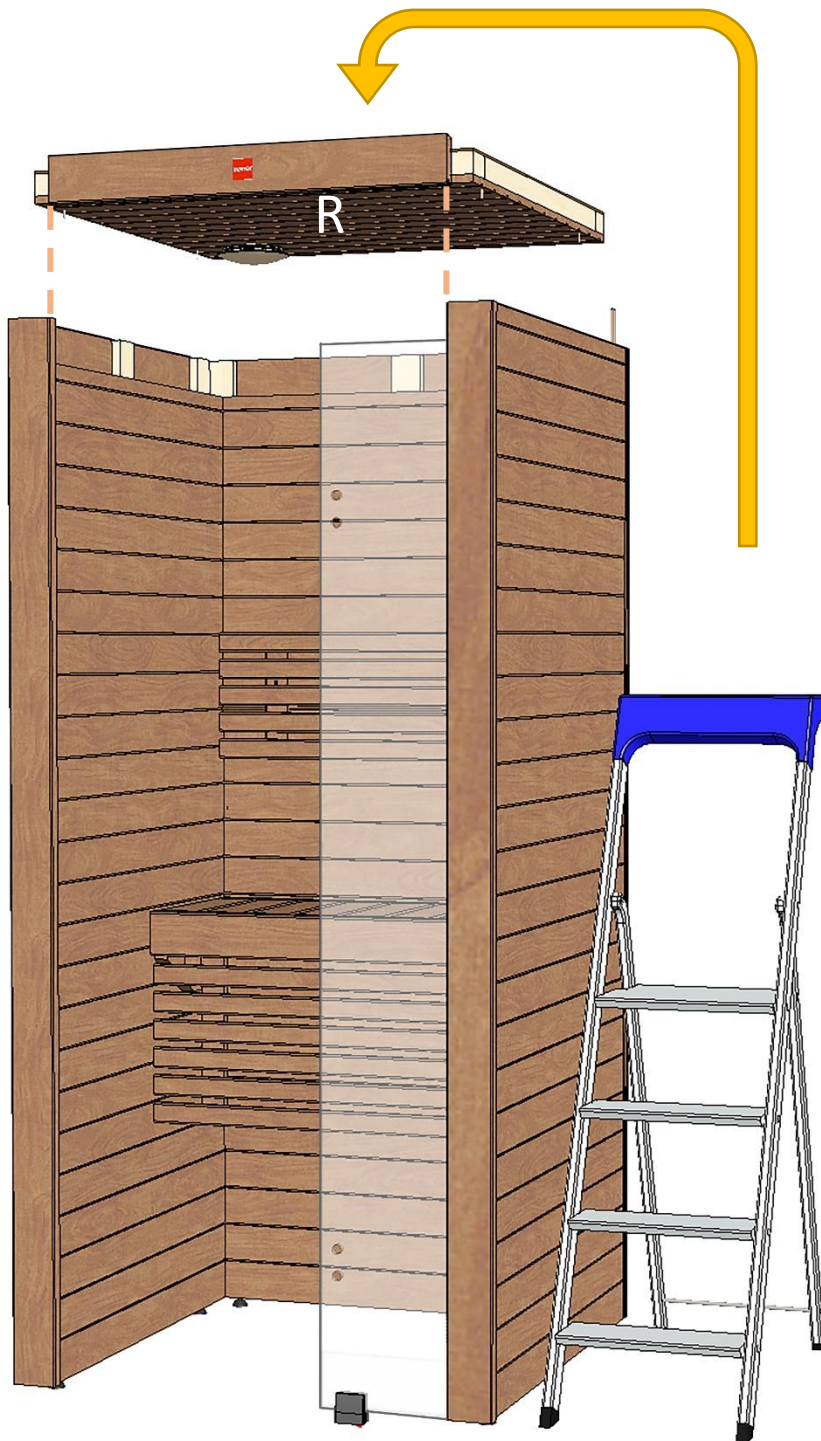

 Made in Finland

Utu sauna cabin (SHU0909) - Installation instructions

Table of contents SHU0909-sauna cabin

Description	INFO	Quantity	Check
Wall-elements	(w*d*h)		
A	922*72*2034	1 pc	
B	920*72*2034	1 pc	
C	922*72*2034	1 pc	
Roof element	(w*d*h)		
R	872*883*64	1 pc	
Mouldings	(w*d*h)		
(outside) back corners	21*42*2034 HT aspen	2 pcs	
Interior	(w*d*h)		
Bench support(s)	385*28*90 HT aspen	2 pcs	
Bench support (horizontal)	737*28*45 HT aspen	1 pc	
Upper bench	785*400*90 HT aspen	1 pc	
Bench skirt	785*30*325 HT aspen	1 pc	
Lower bench (stool)	500*400*450 HT aspen	1 pc	
Back rest	785*36*265 HT aspen	1 pc	
Heater guard	412*247*705 HT aspen	1 pc	
LIGHTING			
RGBW-LED tubes	width 600	2 pcs	
Mounting clamps	metal clips	4 pcs	
Luci Orilega Power Supply 75W (24V)	LPSOL-075-24-ND-I	1 pc	
All in one controller WTJ5	WTJ5	1 pc	
Remote controller	RTJ4	1 pc	
Heater (not included)			
Recommended heater Delta 3,6 kW	D36	not included	
Stones AC3000	5 - 10 cm	not included	
Glass front			
SG	Side glass	1 pc	
D	Door glass	1 pc	
Hinges	SAZ111	2 pcs	
Door handle	SAZ110	1 pc	
Magnet holder	ZVEL-502	1 pc	
Counter part for magnet	ZVEL-259C	1 pc	
Magnet	SAZ048KPL	1 pc	
Glass supporting leg	SAZ064	1 pc	
Front wall support 0909	ZVEL-850	1 pc	
Ventilation			
AIR Vent, alder	SZ093LE	1 pc	
Air duct, chromium	ZVEL-10	1 pc	
Accessories			
Installation instructions	Y05-1273	1 pc	
Screws, nails and tools			
5*80 mm	(SS) Stainless steel	5 pcs	
5*80 mm	Zn	14 pcs	
4,5*45 mm	(SS) Stainless steel	25 pcs	
3*25 mm	(SS) Stainless steel	15 pcs	
1,7*45 mm	Zn	10 pcs	
Allen keys	1,5 mm, 3mm and 4 mm	3 pcs	

SS 3 * 25 mm

SS 4,5 * 45 mm

Ss 3 * 25 mm

RGBW-LED 24V

SS 4,5 * 45 mm

SAZ064

ZVEL-10

SZ093L