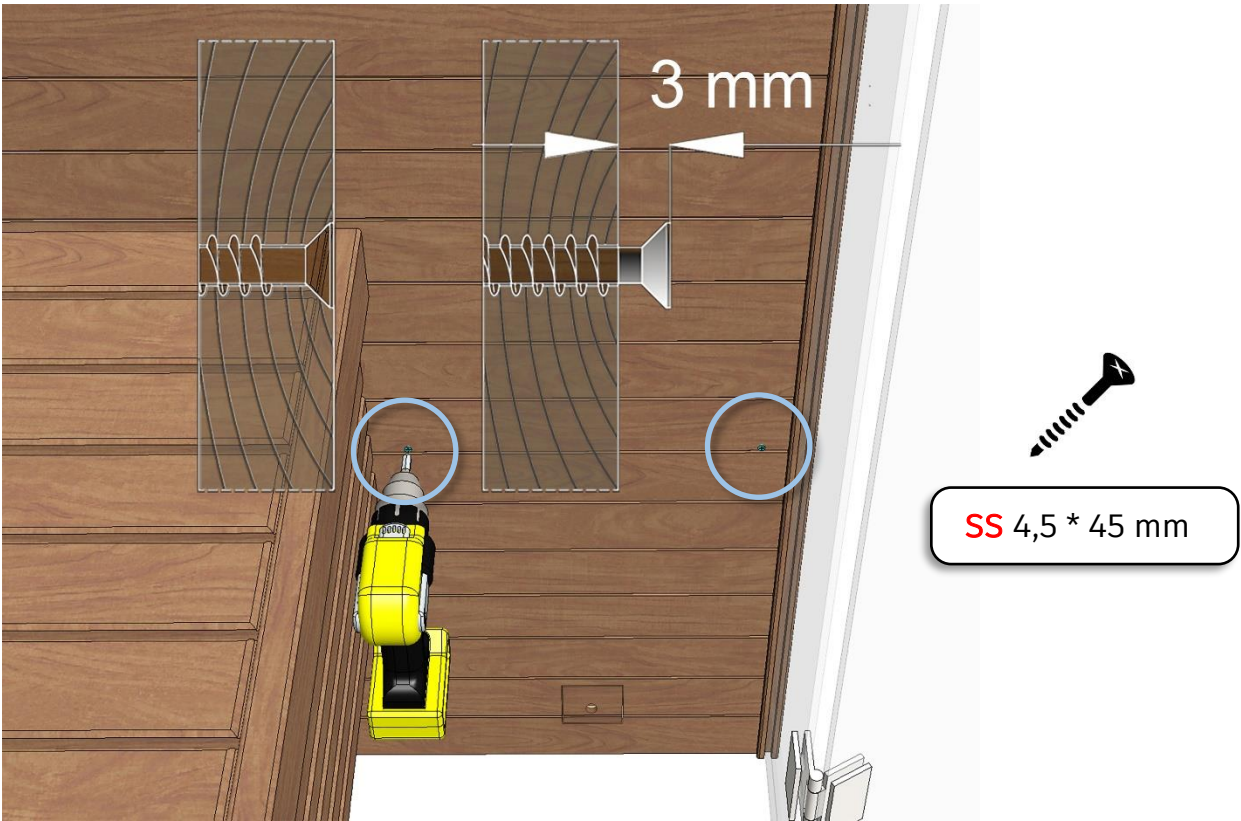

Notice!
Heater is not included.
Recommended heater for this sauna is Delta D36 (3,6 kW).