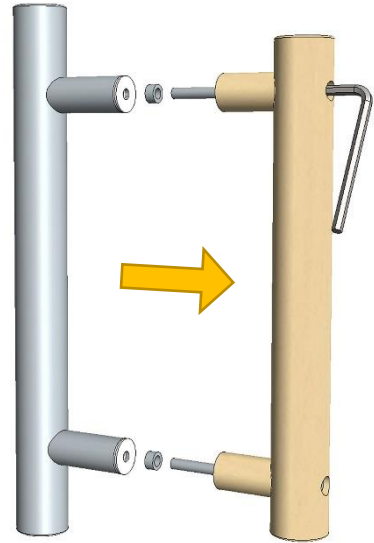

 Made in Finland

Utu sauna cabin (SHU0909) - Installation instructions

Table of contents SHU0909-sauna cabin

Description	INFO	Quantity	Check
Wall-elements	(w*d*h)		
A	922*72*2034	1 pc	
B	920*72*2034	1 pc	
C	922*72*2034	1 pc	
Roof element	(w*d*h)		
R	872*883*64	1 pc	
Mouldings	(w*d*h)		
(outside) back corners	21*42*2034 HT aspen	2 pcs	
Interior	(w*d*h)		
Bench support(s)	385*28*90 HT aspen	2 pcs	
Bench support (horizontal)	737*28*45 HT aspen	1 pc	
Upper bench	785*400*90 HT aspen	1 pc	
Bench skirt	785*30*325 HT aspen	1 pc	
Lower bench (stool)	500*400*450 HT aspen	1 pc	
Back rest	785*36*265 HT aspen	1 pc	
Heater guard	412*247*705 HT aspen	1 pc	
LIGHTING			
RGBW-LED tubes	width 600	2 pcs	
Mounting clamps	metal clips	4 pcs	
Luci Orilega Power Supply 75W (24V)	LPSOL-075-24-ND-I	1 pc	
All in one controller WTJ5	WTJ5	1 pc	
Remote controller	RTJ4	1 pc	
Heater (not included)			
Recommended heater Delta 3,6 kW	D36	not included	
Stones AC3000	5 - 10 cm	not included	
Glass front			
SG	Side glass	1 pc	
D	Door glass	1 pc	
Hinges	SAZ111	2 pcs	
Door handle	SAZ110	1 pc	
Magnet holder	ZVEL-502	1 pc	
Counter part for magnet	ZVEL-259C	1 pc	
Magnet	SAZ048KPL	1 pc	
Glass supporting leg	SAZ064	1 pc	
Front wall support 0909	ZVEL-850	1 pc	
Ventilation			
AIR Vent, alder	SZ093LE	1 pc	
Air duct, chromium	ZVEL-10	1 pc	
Accessories			
Installation instructions	Y05-1273	1 pc	
Screws, nails and tools			
5*80 mm	(SS) Stainless steel	5 pcs	
5*80 mm	Zn	14 pcs	
4,5*45 mm	(SS) Stainless steel	25 pcs	
3*25 mm	(SS) Stainless steel	15 pcs	
1,7*45 mm	Zn	10 pcs	
Allen keys	1,5 mm, 3mm and 4 mm	3 pcs	

2x SAZ111

Allen key 1,5 mm

SHU0909 manual

Allen key 4 mm

SAZ110

Allen key 5 mm

ZVEL-259C

ZVEL-502