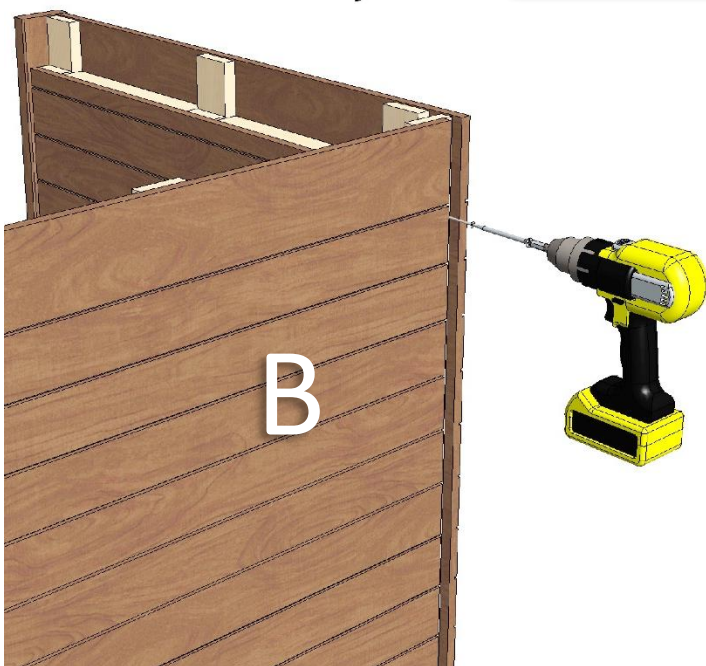

 Made in Finland

Utu sauna cabin (SHU0909) - Installation instructions

Table of contents SHU0909-sauna cabin

Description	INFO	Quantity	Check
Wall-elements	(w*d*h)		
A	922*72*2034	1 pc	
B	920*72*2034	1 pc	
C	922*72*2034	1 pc	
Roof element	(w*d*h)		
R	872*883*64	1 pc	
Mouldings	(w*d*h)		
(outside) back corners	21*42*2034 HT aspen	2 pcs	
Interior	(w*d*h)		
Bench support(s)	385*28*90 HT aspen	2 pcs	
Bench support (horizontal)	737*28*45 HT aspen	1 pc	
Upper bench	785*400*90 HT aspen	1 pc	
Bench skirt	785*30*325 HT aspen	1 pc	
Lower bench (stool)	500*400*450 HT aspen	1 pc	
Back rest	785*36*265 HT aspen	1 pc	
Heater guard	412*247*705 HT aspen	1 pc	
LIGHTING			
RGBW-LED tubes	width 600	2 pcs	
Mounting clamps	metal clips	4 pcs	
Luci Orilega Power Supply 75W (24V)	LPSOL-075-24-ND-I	1 pc	
All in one controller WTJ5	WTJ5	1 pc	
Remote controller	RTJ4	1 pc	
Heater (not included)			
Recommended heater Delta 3,6 kW	D36	not included	
Stones AC3000	5 - 10 cm	not included	
Glass front			
SG	Side glass	1 pc	
D	Door glass	1 pc	
Hinges	SAZ111	2 pcs	
Door handle	SAZ110	1 pc	
Magnet holder	ZVEL-502	1 pc	
Counter part for magnet	ZVEL-259C	1 pc	
Magnet	SAZ048KPL	1 pc	
Glass supporting leg	SAZ064	1 pc	
Front wall support 0909	ZVEL-850	1 pc	
Ventilation			
AIR Vent, alder	SZ093LE	1 pc	
Air duct, chromium	ZVEL-10	1 pc	
Accessories			
Installation instructions	Y05-1273	1 pc	
Screws, nails and tools			
5*80 mm	(SS) Stainless steel	5 pcs	
5*80 mm	Zn	14 pcs	
4,5*45 mm	(SS) Stainless steel	25 pcs	
3*25 mm	(SS) Stainless steel	15 pcs	
1,7*45 mm	Zn	10 pcs	
Allen keys	1,5 mm, 3mm and 4 mm	3 pcs	

Tools required

Screws

SS = Stainless steel

Zn = Zink

SS x * x mm

Zn x * x mm

+

Zn 5 * 80 mm