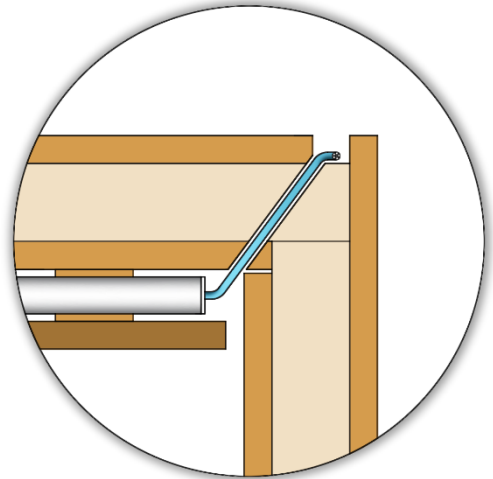

RGBW-LED 24V