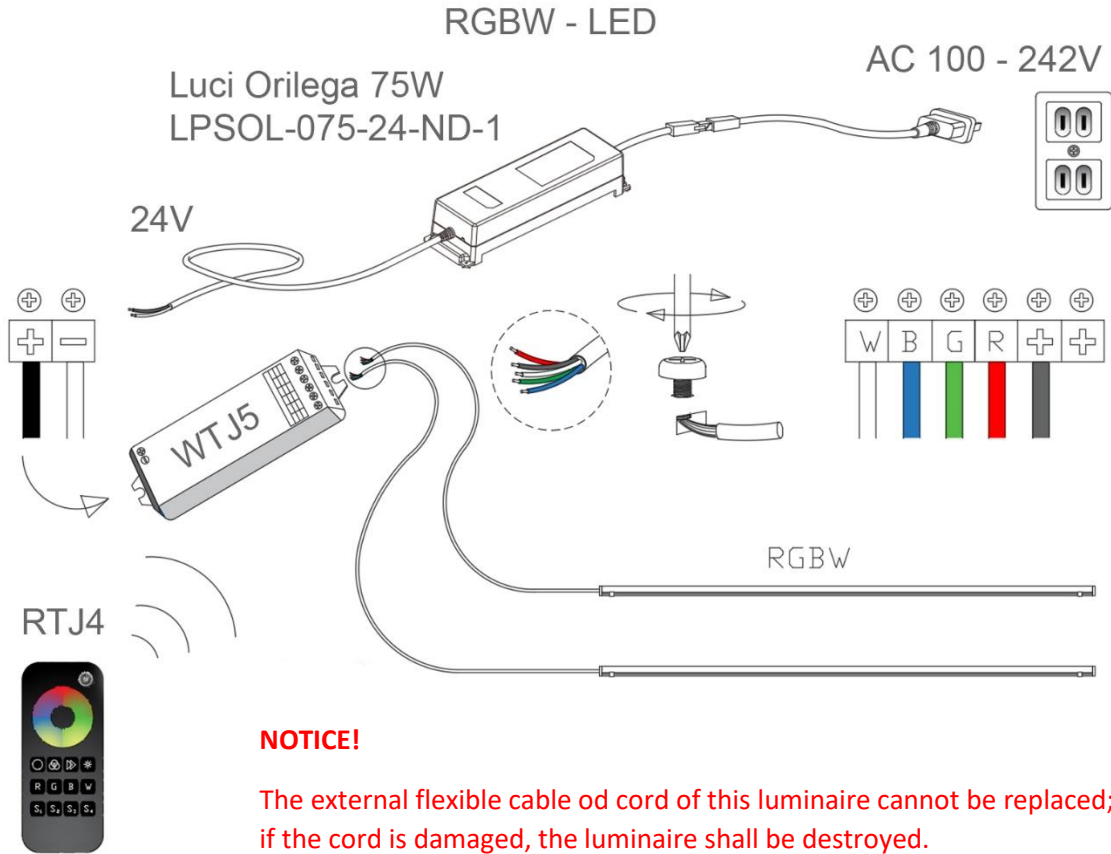

 Made in Finland

Utu sauna cabin (SHU0909) - Installation instructions

Table of contents SHU0909-sauna cabin

Description	INFO	Quantity	Check
Wall-elements	(w*d*h)		
A	922*72*2034	1 pc	
B	920*72*2034	1 pc	
C	922*72*2034	1 pc	
Roof element	(w*d*h)		
R	872*883*64	1 pc	
Mouldings	(w*d*h)		
(outside) back corners	21*42*2034 HT aspen	2 pcs	
Interior	(w*d*h)		
Bench support(s)	385*28*90 HT aspen	2 pcs	
Bench support (horizontal)	737*28*45 HT aspen	1 pc	
Upper bench	785*400*90 HT aspen	1 pc	
Bench skirt	785*30*325 HT aspen	1 pc	
Lower bench (stool)	500*400*450 HT aspen	1 pc	
Back rest	785*36*265 HT aspen	1 pc	
Heater guard	412*247*705 HT aspen	1 pc	
LIGHTING			
RGBW-LED tubes	width 600	2 pcs	
Mounting clamps	metal clips	4 pcs	
Luci Orilega Power Supply 75W (24V)	LPSOL-075-24-ND-I	1 pc	
All in one controller WTJ5	WTJ5	1 pc	
Remote controller	RTJ4	1 pc	
Heater (not included)			
Recommended heater Delta 3,6 kW	D36	not included	
Stones AC3000	5 - 10 cm	not included	
Glass front			
SG	Side glass	1 pc	
D	Door glass	1 pc	
Hinges	SAZ111	2 pcs	
Door handle	SAZ110	1 pc	
Magnet holder	ZVEL-502	1 pc	
Counter part for magnet	ZVEL-259C	1 pc	
Magnet	SAZ048KPL	1 pc	
Glass supporting leg	SAZ064	1 pc	
Front wall support 0909	ZVEL-850	1 pc	
Ventilation			
AIR Vent, alder	SZ093LE	1 pc	
Air duct, chromium	ZVEL-10	1 pc	
Accessories			
Installation instructions	Y05-1273	1 pc	
Screws, nails and tools			
5*80 mm	(SS) Stainless steel	5 pcs	
5*80 mm	Zn	14 pcs	
4,5*45 mm	(SS) Stainless steel	25 pcs	
3*25 mm	(SS) Stainless steel	15 pcs	
1,7*45 mm	Zn	10 pcs	
Allen keys	1,5 mm, 3mm and 4 mm	3 pcs	

AC3000

ZVEL-850

NOTES
