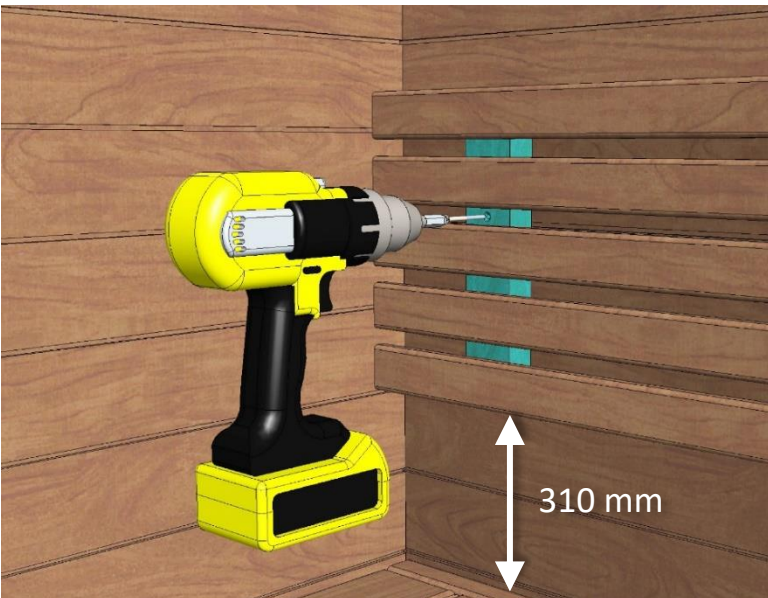

SS 4,5 * 45 mm