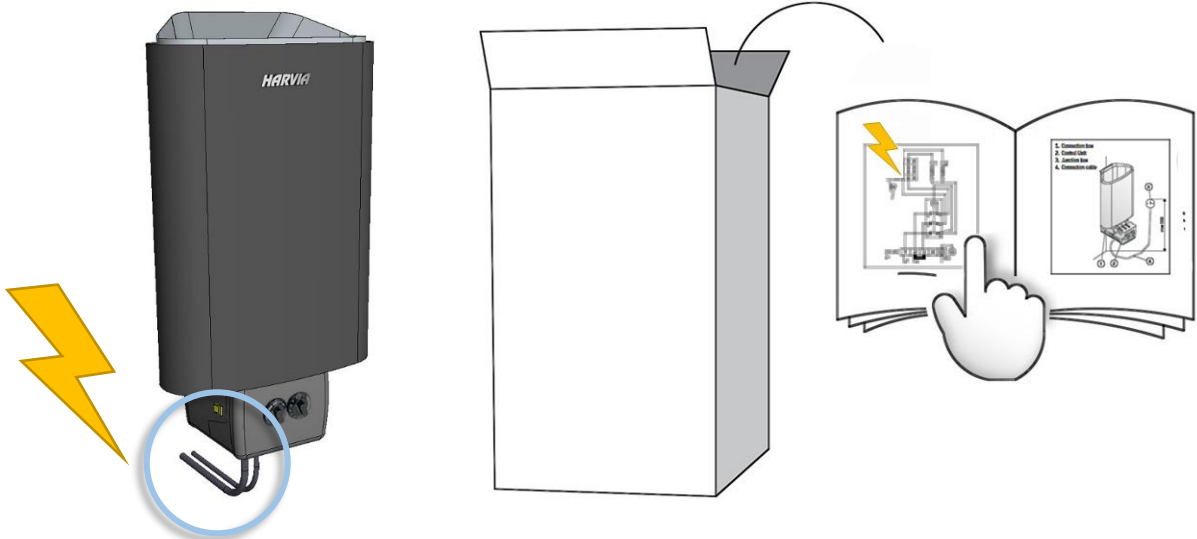

Notice!
Heater is not included.
Recommended heater for this sauna is Delta D36 (3,6 kW).

Notice.

Check right cables from the manual of the heater!

An icon of an open manual with a hand pointing to a diagram. The diagram shows a heater with various components and labels.