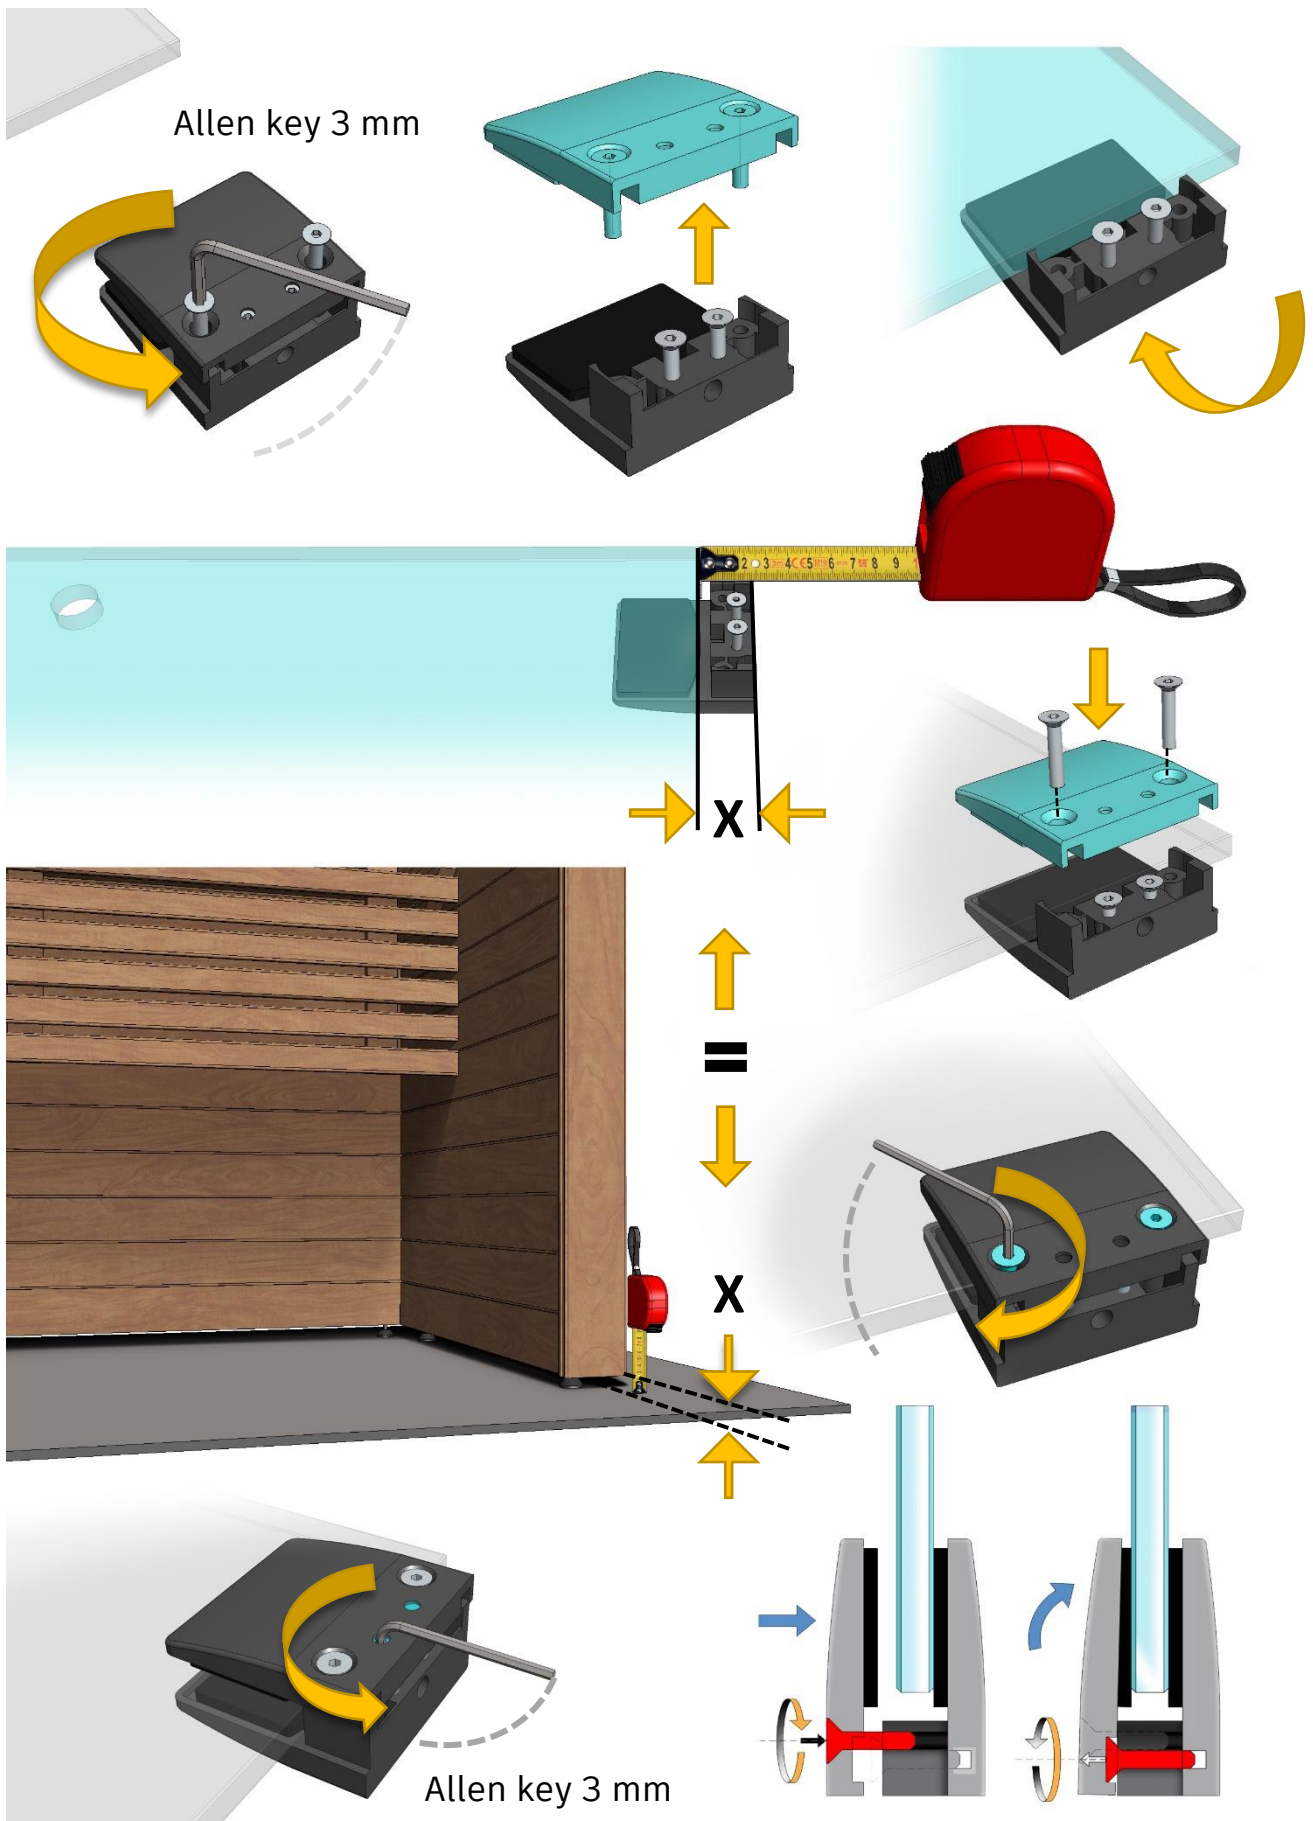

 Made in Finland

Utu sauna cabin (SHU0909) - Installation instructions

Table of contents SHU0909-sauna cabin

Description	INFO	Quantity	Check
Wall-elements	(w*d*h)		
A	922*72*2034	1 pc	
B	920*72*2034	1 pc	
C	922*72*2034	1 pc	
Roof element	(w*d*h)		
R	872*883*64	1 pc	
Mouldings	(w*d*h)		
(outside) back corners	21*42*2034 HT aspen	2 pcs	
Interior	(w*d*h)		
Bench support(s)	385*28*90 HT aspen	2 pcs	
Bench support (horizontal)	737*28*45 HT aspen	1 pc	
Upper bench	785*400*90 HT aspen	1 pc	
Bench skirt	785*30*325 HT aspen	1 pc	
Lower bench (stool)	500*400*450 HT aspen	1 pc	
Back rest	785*36*265 HT aspen	1 pc	
Heater guard	412*247*705 HT aspen	1 pc	
LIGHTING			
RGBW-LED tubes	width 600	2 pcs	
Mounting clamps	metal clips	4 pcs	
Luci Orilega Power Supply 75W (24V)	LPSOL-075-24-ND-I	1 pc	
All in one controller WTJ5	WTJ5	1 pc	
Remote controller	RTJ4	1 pc	
Heater (not included)			
Recommended heater Delta 3,6 kW	D36	not included	
Stones AC3000	5 - 10 cm	not included	
Glass front			
SG	Side glass	1 pc	
D	Door glass	1 pc	
Hinges	SAZ111	2 pcs	
Door handle	SAZ110	1 pc	
Magnet holder	ZVEL-502	1 pc	
Counter part for magnet	ZVEL-259C	1 pc	
Magnet	SAZ048KPL	1 pc	
Glass supporting leg	SAZ064	1 pc	
Front wall support 0909	ZVEL-850	1 pc	
Ventilation			
AIR Vent, alder	SZ093LE	1 pc	
Air duct, chromium	ZVEL-10	1 pc	
Accessories			
Installation instructions	Y05-1273	1 pc	
Screws, nails and tools			
5*80 mm	(SS) Stainless steel	5 pcs	
5*80 mm	Zn	14 pcs	
4,5*45 mm	(SS) Stainless steel	25 pcs	
3*25 mm	(SS) Stainless steel	15 pcs	
1,7*45 mm	Zn	10 pcs	
Allen keys	1,5 mm, 3mm and 4 mm	3 pcs	

SS 3 * 25 mm

SS 4,5 * 45 mm

Ss 3 * 25 mm

RGBW-LED 24V

SS 4,5 * 45 mm

SAZ064

ZVEL-10

SZ093L