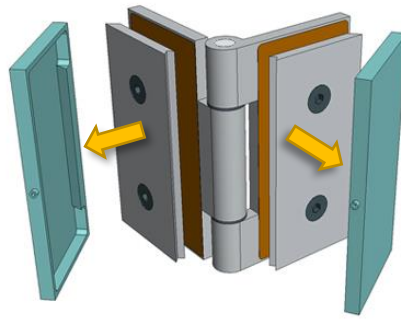

Allen key 1,5 mm

SHU0909 manual

Allen key 4 mm