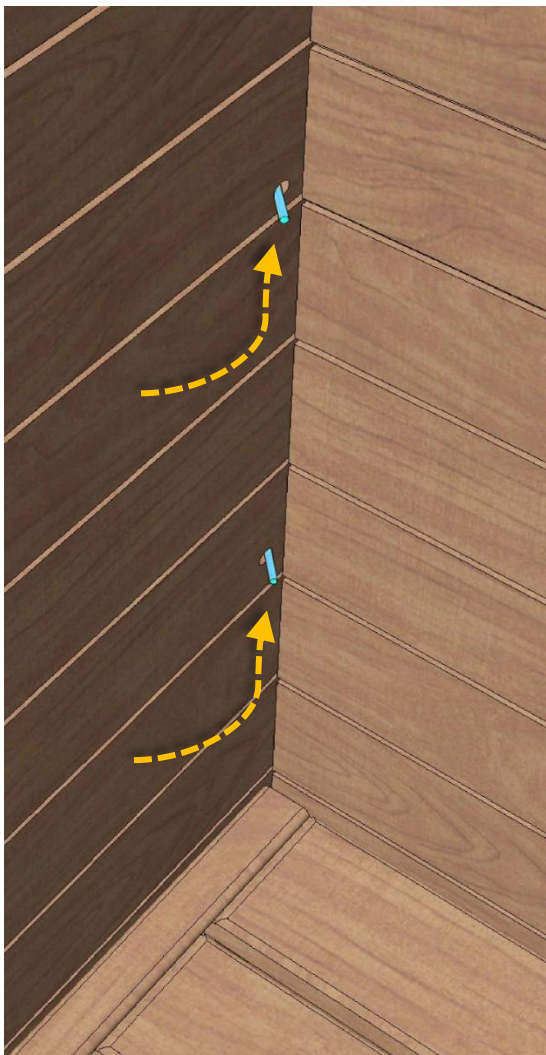

 Made in Finland

Utu sauna cabin (SHU0909) - Installation instructions

Table of contents SHU0909-sauna cabin

Description	INFO	Quantity	Check
Wall-elements	(w*d*h)		
A	922*72*2034	1 pc	
B	920*72*2034	1 pc	
C	922*72*2034	1 pc	
Roof element	(w*d*h)		
R	872*883*64	1 pc	
Mouldings	(w*d*h)		
(outside) back corners	21*42*2034 HT aspen	2 pcs	
Interior	(w*d*h)		
Bench support(s)	385*28*90 HT aspen	2 pcs	
Bench support (horizontal)	737*28*45 HT aspen	1 pc	
Upper bench	785*400*90 HT aspen	1 pc	
Bench skirt	785*30*325 HT aspen	1 pc	
Lower bench (stool)	500*400*450 HT aspen	1 pc	
Back rest	785*36*265 HT aspen	1 pc	
Heater guard	412*247*705 HT aspen	1 pc	
LIGHTING			
RGBW-LED tubes	width 600	2 pcs	
Mounting clamps	metal clips	4 pcs	
Luci Orilega Power Supply 75W (24V)	LPSOL-075-24-ND-I	1 pc	
All in one controller WTJ5	WTJ5	1 pc	
Remote controller	RTJ4	1 pc	
Heater (not included)			
Recommended heater Delta 3,6 kW	D36	not included	
Stones AC3000	5 - 10 cm	not included	
Glass front			
SG	Side glass	1 pc	
D	Door glass	1 pc	
Hinges	SAZ111	2 pcs	
Door handle	SAZ110	1 pc	
Magnet holder	ZVEL-502	1 pc	
Counter part for magnet	ZVEL-259C	1 pc	
Magnet	SAZ048KPL	1 pc	
Glass supporting leg	SAZ064	1 pc	
Front wall support 0909	ZVEL-850	1 pc	
Ventilation			
AIR Vent, alder	SZ093LE	1 pc	
Air duct, chromium	ZVEL-10	1 pc	
Accessories			
Installation instructions	Y05-1273	1 pc	
Screws, nails and tools			
5*80 mm	(SS) Stainless steel	5 pcs	
5*80 mm	Zn	14 pcs	
4,5*45 mm	(SS) Stainless steel	25 pcs	
3*25 mm	(SS) Stainless steel	15 pcs	
1,7*45 mm	Zn	10 pcs	
Allen keys	1,5 mm, 3mm and 4 mm	3 pcs	

SS 3 * 25 mm

SS 4,5 * 45 mm

Ss 3 * 25 mm

RGBW-LED 24V

SS 4,5 * 45 mm

SAZ064

ZVEL-10

SZ093L