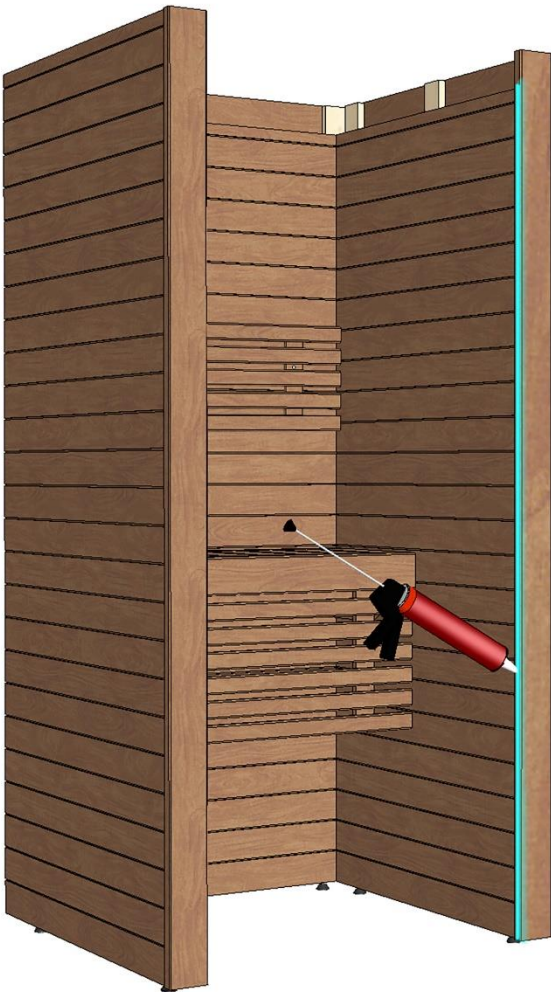

 Made in Finland

Utu sauna cabin (SHU0909) - Installation instructions

Table of contents SHU0909-sauna cabin

Description	INFO	Quantity	Check
Wall-elements	(w*d*h)		
A	922*72*2034	1 pc	
B	920*72*2034	1 pc	
C	922*72*2034	1 pc	
Roof element	(w*d*h)		
R	872*883*64	1 pc	
Mouldings	(w*d*h)		
(outside) back corners	21*42*2034 HT aspen	2 pcs	
Interior	(w*d*h)		
Bench support(s)	385*28*90 HT aspen	2 pcs	
Bench support (horizontal)	737*28*45 HT aspen	1 pc	
Upper bench	785*400*90 HT aspen	1 pc	
Bench skirt	785*30*325 HT aspen	1 pc	
Lower bench (stool)	500*400*450 HT aspen	1 pc	
Back rest	785*36*265 HT aspen	1 pc	
Heater guard	412*247*705 HT aspen	1 pc	
LIGHTING			
RGBW-LED tubes	width 600	2 pcs	
Mounting clamps	metal clips	4 pcs	
Luci Orilega Power Supply 75W (24V)	LPSOL-075-24-ND-I	1 pc	
All in one controller WTJ5	WTJ5	1 pc	
Remote controller	RTJ4	1 pc	
Heater (not included)			
Recommended heater Delta 3,6 kW	D36	not included	
Stones AC3000	5 - 10 cm	not included	
Glass front			
SG	Side glass	1 pc	
D	Door glass	1 pc	
Hinges	SAZ111	2 pcs	
Door handle	SAZ110	1 pc	
Magnet holder	ZVEL-502	1 pc	
Counter part for magnet	ZVEL-259C	1 pc	
Magnet	SAZ048KPL	1 pc	
Glass supporting leg	SAZ064	1 pc	
Front wall support 0909	ZVEL-850	1 pc	
Ventilation			
AIR Vent, alder	SZ093LE	1 pc	
Air duct, chromium	ZVEL-10	1 pc	
Accessories			
Installation instructions	Y05-1273	1 pc	
Screws, nails and tools			
5*80 mm	(SS) Stainless steel	5 pcs	
5*80 mm	Zn	14 pcs	
4,5*45 mm	(SS) Stainless steel	25 pcs	
3*25 mm	(SS) Stainless steel	15 pcs	
1,7*45 mm	Zn	10 pcs	
Allen keys	1,5 mm, 3mm and 4 mm	3 pcs	

SS 3 * 25 mm

SS 4,5 * 45 mm

Ss 3 * 25 mm

RGBW-LED 24V

SS 4,5 * 45 mm

SAZ064

ZVEL-10

SZ093L