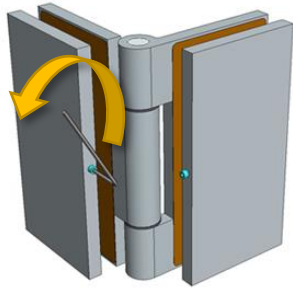

Allen key 1,5 mm

SHU0909 manual

Allen key 4 mm