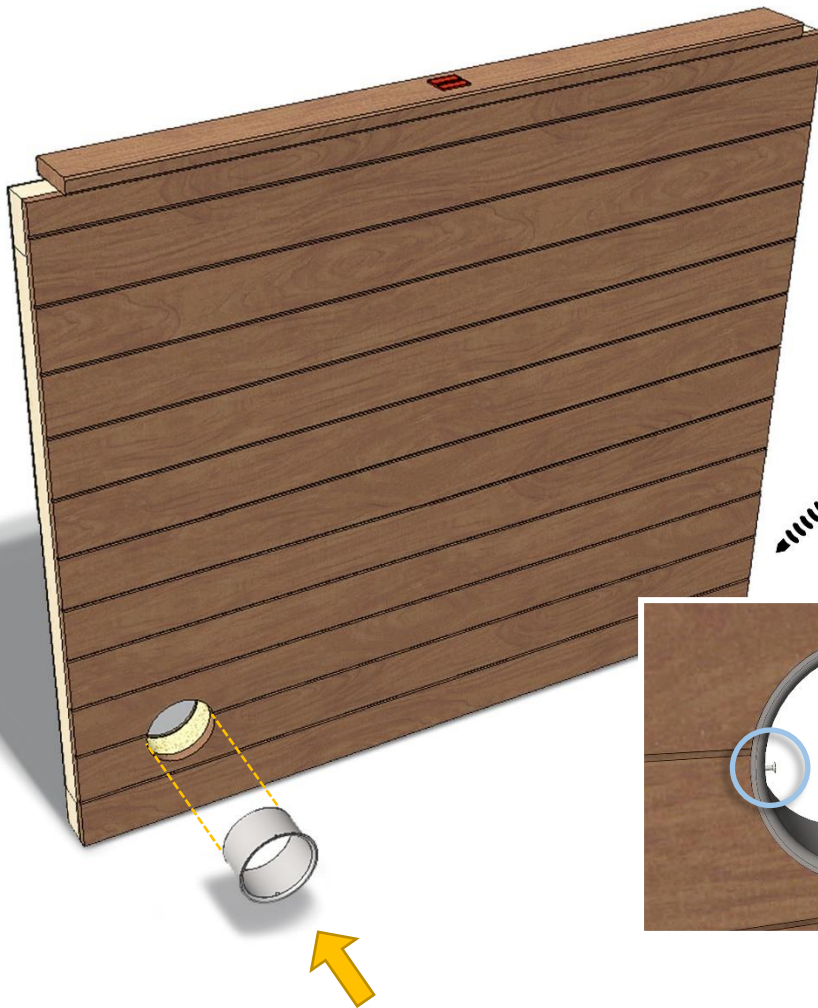

 Made in Finland

Utu sauna cabin (SHU0909) - Installation instructions

Table of contents SHU0909-sauna cabin

Description	INFO	Quantity	Check
Wall-elements	(w*d*h)		
A	922*72*2034	1 pc	
B	920*72*2034	1 pc	
C	922*72*2034	1 pc	
Roof element	(w*d*h)		
R	872*883*64	1 pc	
Mouldings	(w*d*h)		
(outside) back corners	21*42*2034 HT aspen	2 pcs	
Interior	(w*d*h)		
Bench support(s)	385*28*90 HT aspen	2 pcs	
Bench support (horizontal)	737*28*45 HT aspen	1 pc	
Upper bench	785*400*90 HT aspen	1 pc	
Bench skirt	785*30*325 HT aspen	1 pc	
Lower bench (stool)	500*400*450 HT aspen	1 pc	
Back rest	785*36*265 HT aspen	1 pc	
Heater guard	412*247*705 HT aspen	1 pc	
LIGHTING			
RGBW-LED tubes	width 600	2 pcs	
Mounting clamps	metal clips	4 pcs	
Luci Orilega Power Supply 75W (24V)	LPSOL-075-24-ND-I	1 pc	
All in one controller WTJ5	WTJ5	1 pc	
Remote controller	RTJ4	1 pc	
Heater (not included)			
Recommended heater Delta 3,6 kW	D36	not included	
Stones AC3000	5 - 10 cm	not included	
Glass front			
SG	Side glass	1 pc	
D	Door glass	1 pc	
Hinges	SAZ111	2 pcs	
Door handle	SAZ110	1 pc	
Magnet holder	ZVEL-502	1 pc	
Counter part for magnet	ZVEL-259C	1 pc	
Magnet	SAZ048KPL	1 pc	
Glass supporting leg	SAZ064	1 pc	
Front wall support 0909	ZVEL-850	1 pc	
Ventilation			
AIR Vent, alder	SZ093LE	1 pc	
Air duct, chromium	ZVEL-10	1 pc	
Accessories			
Installation instructions	Y05-1273	1 pc	
Screws, nails and tools			
5*80 mm	(SS) Stainless steel	5 pcs	
5*80 mm	Zn	14 pcs	
4,5*45 mm	(SS) Stainless steel	25 pcs	
3*25 mm	(SS) Stainless steel	15 pcs	
1,7*45 mm	Zn	10 pcs	
Allen keys	1,5 mm, 3mm and 4 mm	3 pcs	

SS 3 * 25 mm

SS 4,5 * 45 mm

Ss 3 * 25 mm

RGBW-LED 24V

SS 4,5 * 45 mm

SAZ064

ZVEL-10

SZ093L