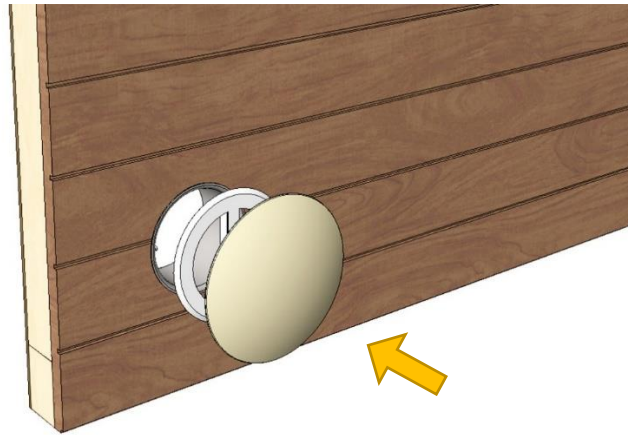

 Made in Finland

Utu sauna cabin (SHU0909) - Installation instructions

Table of contents SHU0909-sauna cabin

Description	INFO	Quantity	Check
Wall-elements	(w*d*h)		
A	922*72*2034	1 pc	
B	920*72*2034	1 pc	
C	922*72*2034	1 pc	
Roof element	(w*d*h)		
R	872*883*64	1 pc	
Mouldings	(w*d*h)		
(outside) back corners	21*42*2034 HT aspen	2 pcs	
Interior	(w*d*h)		
Bench support(s)	385*28*90 HT aspen	2 pcs	
Bench support (horizontal)	737*28*45 HT aspen	1 pc	
Upper bench	785*400*90 HT aspen	1 pc	
Bench skirt	785*30*325 HT aspen	1 pc	
Lower bench (stool)	500*400*450 HT aspen	1 pc	
Back rest	785*36*265 HT aspen	1 pc	
Heater guard	412*247*705 HT aspen	1 pc	
LIGHTING			
RGBW-LED tubes	width 600	2 pcs	
Mounting clamps	metal clips	4 pcs	
Luci Orilega Power Supply 75W (24V)	LPSOL-075-24-ND-I	1 pc	
All in one controller WTJ5	WTJ5	1 pc	
Remote controller	RTJ4	1 pc	
Heater (not included)			
Recommended heater Delta 3,6 kW	D36	not included	
Stones AC3000	5 - 10 cm	not included	
Glass front			
SG	Side glass	1 pc	
D	Door glass	1 pc	
Hinges	SAZ111	2 pcs	
Door handle	SAZ110	1 pc	
Magnet holder	ZVEL-502	1 pc	
Counter part for magnet	ZVEL-259C	1 pc	
Magnet	SAZ048KPL	1 pc	
Glass supporting leg	SAZ064	1 pc	
Front wall support 0909	ZVEL-850	1 pc	
Ventilation			
AIR Vent, alder	SZ093LE	1 pc	
Air duct, chromium	ZVEL-10	1 pc	
Accessories			
Installation instructions	Y05-1273	1 pc	
Screws, nails and tools			
5*80 mm	(SS) Stainless steel	5 pcs	
5*80 mm	Zn	14 pcs	
4,5*45 mm	(SS) Stainless steel	25 pcs	
3*25 mm	(SS) Stainless steel	15 pcs	
1,7*45 mm	Zn	10 pcs	
Allen keys	1,5 mm, 3mm and 4 mm	3 pcs	

SS 3 * 25 mm

SS 4,5 * 45 mm

Ss 3 * 25 mm

RGBW-LED 24V

SS 4,5 * 45 mm

SAZ064

ZVEL-10

SZ093L