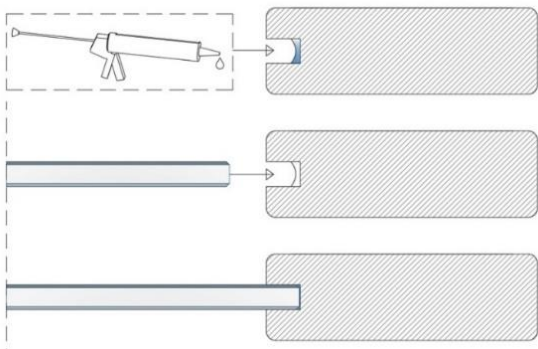

 Made in Finland

Utu sauna cabin (SHU0909) - Installation instructions

Table of contents SHU0909-sauna cabin

Description	INFO	Quantity	Check
Wall-elements	(w*d*h)		
A	922*72*2034	1 pc	
B	920*72*2034	1 pc	
C	922*72*2034	1 pc	
Roof element	(w*d*h)		
R	872*883*64	1 pc	
Mouldings	(w*d*h)		
(outside) back corners	21*42*2034 HT aspen	2 pcs	
Interior	(w*d*h)		
Bench support(s)	385*28*90 HT aspen	2 pcs	
Bench support (horizontal)	737*28*45 HT aspen	1 pc	
Upper bench	785*400*90 HT aspen	1 pc	
Bench skirt	785*30*325 HT aspen	1 pc	
Lower bench (stool)	500*400*450 HT aspen	1 pc	
Back rest	785*36*265 HT aspen	1 pc	
Heater guard	412*247*705 HT aspen	1 pc	
LIGHTING			
RGBW-LED tubes	width 600	2 pcs	
Mounting clamps	metal clips	4 pcs	
Luci Orilega Power Supply 75W (24V)	LPSOL-075-24-ND-I	1 pc	
All in one controller WTJ5	WTJ5	1 pc	
Remote controller	RTJ4	1 pc	
Heater (not included)			
Recommended heater Delta 3,6 kW	D36	not included	
Stones AC3000	5 - 10 cm	not included	
Glass front			
SG	Side glass	1 pc	
D	Door glass	1 pc	
Hinges	SAZ111	2 pcs	
Door handle	SAZ110	1 pc	
Magnet holder	ZVEL-502	1 pc	
Counter part for magnet	ZVEL-259C	1 pc	
Magnet	SAZ048KPL	1 pc	
Glass supporting leg	SAZ064	1 pc	
Front wall support 0909	ZVEL-850	1 pc	
Ventilation			
AIR Vent, alder	SZ093LE	1 pc	
Air duct, chromium	ZVEL-10	1 pc	
Accessories			
Installation instructions	Y05-1273	1 pc	
Screws, nails and tools			
5*80 mm	(SS) Stainless steel	5 pcs	
5*80 mm	Zn	14 pcs	
4,5*45 mm	(SS) Stainless steel	25 pcs	
3*25 mm	(SS) Stainless steel	15 pcs	
1,7*45 mm	Zn	10 pcs	
Allen keys	1,5 mm, 3mm and 4 mm	3 pcs	

Tools required

Screws

SS = Stainless steel

Zn = Zink

SS x * x mm

Zn x * x mm

+

Zn 5 * 80 mm

SS 3 * 25 mm

SS 4,5 * 45 mm

Ss 3 * 25 mm

RGBW-LED 24V

SS 4,5 * 45 mm

SAZ064

ZVEL-10

SZ093L

2x SAZ111

Allen key 1,5 mm

SHU0909 manual

Allen key 4 mm

SAZ110

Allen key 5 mm

ZVEL-259C

ZVEL-502