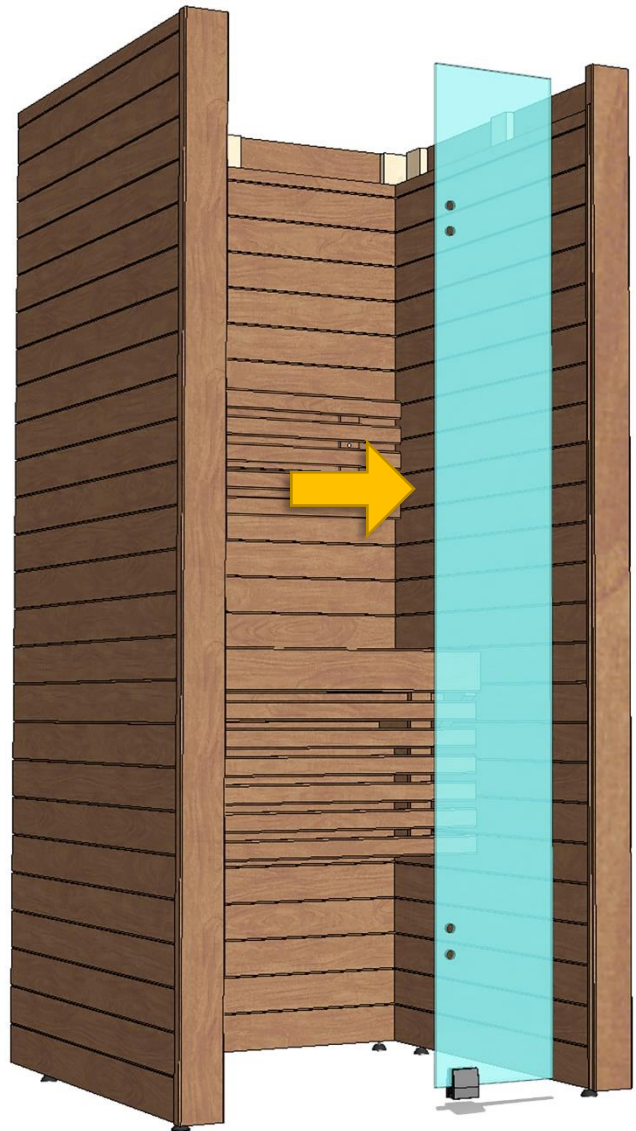

 Made in Finland

Utu sauna cabin (SHU0909) - Installation instructions

Table of contents SHU0909-sauna cabin

Description	INFO	Quantity	Check
Wall-elements	(w*d*h)		
A	922*72*2034	1 pc	
B	920*72*2034	1 pc	
C	922*72*2034	1 pc	
Roof element	(w*d*h)		
R	872*883*64	1 pc	
Mouldings	(w*d*h)		
(outside) back corners	21*42*2034 HT aspen	2 pcs	
Interior	(w*d*h)		
Bench support(s)	385*28*90 HT aspen	2 pcs	
Bench support (horizontal)	737*28*45 HT aspen	1 pc	
Upper bench	785*400*90 HT aspen	1 pc	
Bench skirt	785*30*325 HT aspen	1 pc	
Lower bench (stool)	500*400*450 HT aspen	1 pc	
Back rest	785*36*265 HT aspen	1 pc	
Heater guard	412*247*705 HT aspen	1 pc	
LIGHTING			
RGBW-LED tubes	width 600	2 pcs	
Mounting clamps	metal clips	4 pcs	
Luci Orilega Power Supply 75W (24V)	LPSOL-075-24-ND-I	1 pc	
All in one controller WTJ5	WTJ5	1 pc	
Remote controller	RTJ4	1 pc	
Heater (not included)			
Recommended heater Delta 3,6 kW	D36	not included	
Stones AC3000	5 - 10 cm	not included	
Glass front			
SG	Side glass	1 pc	
D	Door glass	1 pc	
Hinges	SAZ111	2 pcs	
Door handle	SAZ110	1 pc	
Magnet holder	ZVEL-502	1 pc	
Counter part for magnet	ZVEL-259C	1 pc	
Magnet	SAZ048KPL	1 pc	
Glass supporting leg	SAZ064	1 pc	
Front wall support 0909	ZVEL-850	1 pc	
Ventilation			
AIR Vent, alder	SZ093LE	1 pc	
Air duct, chromium	ZVEL-10	1 pc	
Accessories			
Installation instructions	Y05-1273	1 pc	
Screws, nails and tools			
5*80 mm	(SS) Stainless steel	5 pcs	
5*80 mm	Zn	14 pcs	
4,5*45 mm	(SS) Stainless steel	25 pcs	
3*25 mm	(SS) Stainless steel	15 pcs	
1,7*45 mm	Zn	10 pcs	
Allen keys	1,5 mm, 3mm and 4 mm	3 pcs	

SS 3 * 25 mm

SS 4,5 * 45 mm

Ss 3 * 25 mm

RGBW-LED 24V

SS 4,5 * 45 mm

SAZ064

ZVEL-10

SZ093L