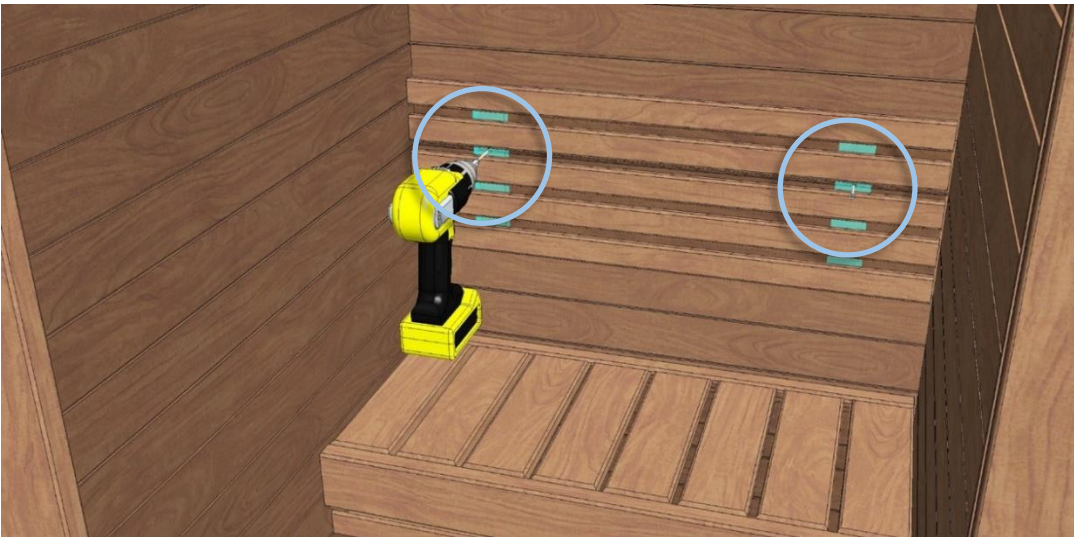

SS 4,5 * 45 mm