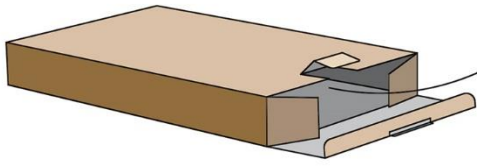

SAZ110

Allen key 5 mm