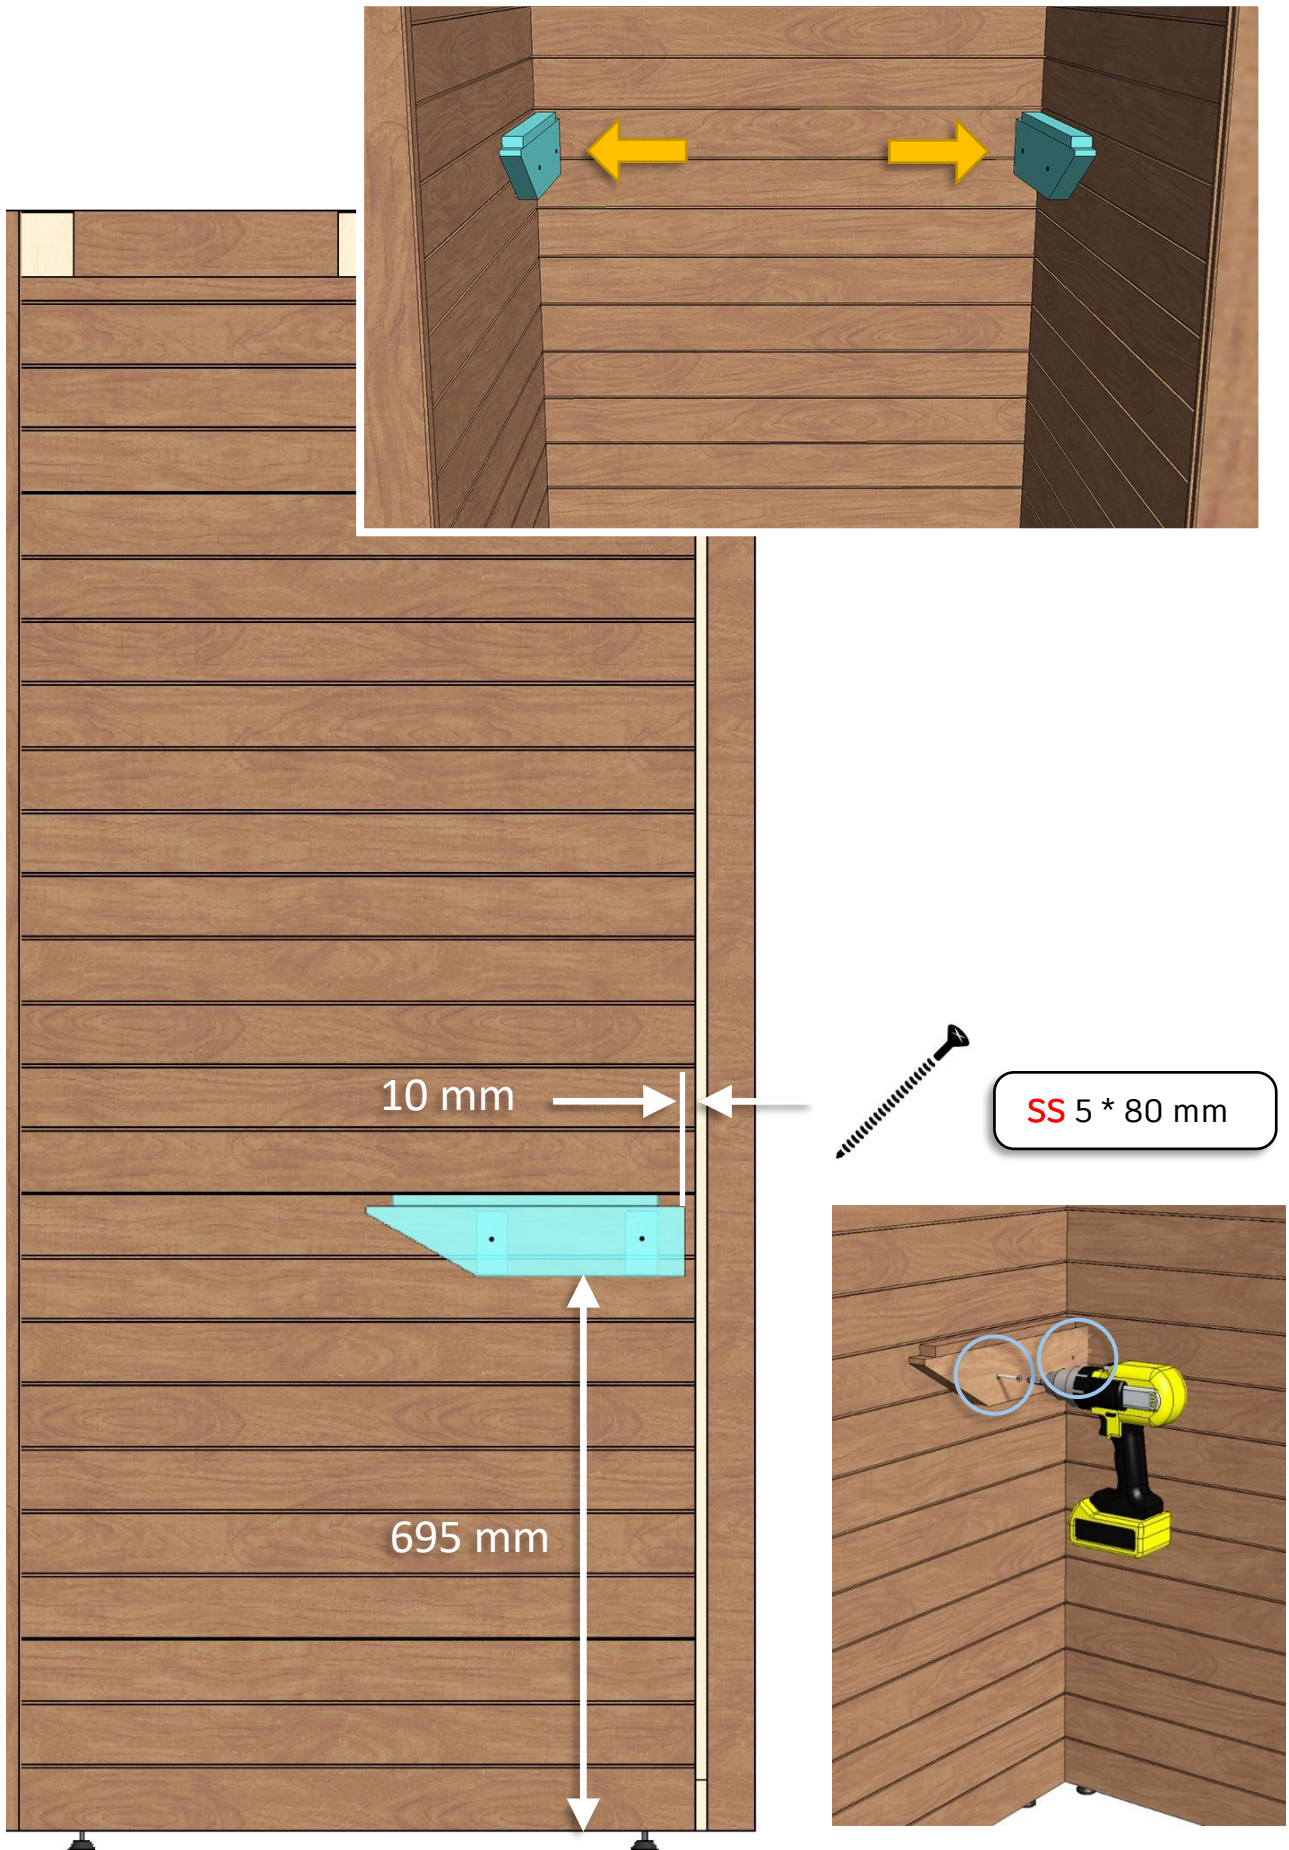

 Made in Finland

Utu sauna cabin (SHU0909) - Installation instructions

Table of contents SHU0909-sauna cabin

Description	INFO	Quantity	Check
Wall-elements	(w*d*h)		
A	922*72*2034	1 pc	
B	920*72*2034	1 pc	
C	922*72*2034	1 pc	
Roof element	(w*d*h)		
R	872*883*64	1 pc	
Mouldings	(w*d*h)		
(outside) back corners	21*42*2034 HT aspen	2 pcs	
Interior	(w*d*h)		
Bench support(s)	385*28*90 HT aspen	2 pcs	
Bench support (horizontal)	737*28*45 HT aspen	1 pc	
Upper bench	785*400*90 HT aspen	1 pc	
Bench skirt	785*30*325 HT aspen	1 pc	
Lower bench (stool)	500*400*450 HT aspen	1 pc	
Back rest	785*36*265 HT aspen	1 pc	
Heater guard	412*247*705 HT aspen	1 pc	
LIGHTING			
RGBW-LED tubes	width 600	2 pcs	
Mounting clamps	metal clips	4 pcs	
Luci Orilega Power Supply 75W (24V)	LPSOL-075-24-ND-I	1 pc	
All in one controller WTJ5	WTJ5	1 pc	
Remote controller	RTJ4	1 pc	
Heater (not included)			
Recommended heater Delta 3,6 kW	D36	not included	
Stones AC3000	5 - 10 cm	not included	
Glass front			
SG	Side glass	1 pc	
D	Door glass	1 pc	
Hinges	SAZ111	2 pcs	
Door handle	SAZ110	1 pc	
Magnet holder	ZVEL-502	1 pc	
Counter part for magnet	ZVEL-259C	1 pc	
Magnet	SAZ048KPL	1 pc	
Glass supporting leg	SAZ064	1 pc	
Front wall support 0909	ZVEL-850	1 pc	
Ventilation			
AIR Vent, alder	SZ093LE	1 pc	
Air duct, chromium	ZVEL-10	1 pc	
Accessories			
Installation instructions	Y05-1273	1 pc	
Screws, nails and tools			
5*80 mm	(SS) Stainless steel	5 pcs	
5*80 mm	Zn	14 pcs	
4,5*45 mm	(SS) Stainless steel	25 pcs	
3*25 mm	(SS) Stainless steel	15 pcs	
1,7*45 mm	Zn	10 pcs	
Allen keys	1,5 mm, 3mm and 4 mm	3 pcs	

Tools required

Screws

SS = Stainless steel

Zn = Zink

SS x * x mm

Zn x * x mm

+

Zn 5 * 80 mm