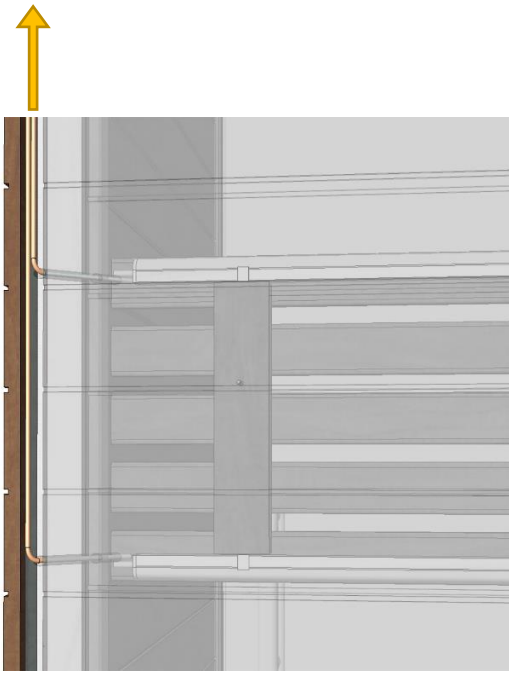

 Made in Finland

Utu sauna cabin (SHU0909) - Installation instructions

Table of contents SHU0909-sauna cabin

Description	INFO	Quantity	Check
Wall-elements	(w*d*h)		
A	922*72*2034	1 pc	
B	920*72*2034	1 pc	
C	922*72*2034	1 pc	
Roof element	(w*d*h)		
R	872*883*64	1 pc	
Mouldings	(w*d*h)		
(outside) back corners	21*42*2034 HT aspen	2 pcs	
Interior	(w*d*h)		
Bench support(s)	385*28*90 HT aspen	2 pcs	
Bench support (horizontal)	737*28*45 HT aspen	1 pc	
Upper bench	785*400*90 HT aspen	1 pc	
Bench skirt	785*30*325 HT aspen	1 pc	
Lower bench (stool)	500*400*450 HT aspen	1 pc	
Back rest	785*36*265 HT aspen	1 pc	
Heater guard	412*247*705 HT aspen	1 pc	
LIGHTING			
RGBW-LED tubes	width 600	2 pcs	
Mounting clamps	metal clips	4 pcs	
Luci Orilega Power Supply 75W (24V)	LPSOL-075-24-ND-I	1 pc	
All in one controller WTJ5	WTJ5	1 pc	
Remote controller	RTJ4	1 pc	
Heater (not included)			
Recommended heater Delta 3,6 kW	D36	not included	
Stones AC3000	5 - 10 cm	not included	
Glass front			
SG	Side glass	1 pc	
D	Door glass	1 pc	
Hinges	SAZ111	2 pcs	
Door handle	SAZ110	1 pc	
Magnet holder	ZVEL-502	1 pc	
Counter part for magnet	ZVEL-259C	1 pc	
Magnet	SAZ048KPL	1 pc	
Glass supporting leg	SAZ064	1 pc	
Front wall support 0909	ZVEL-850	1 pc	
Ventilation			
AIR Vent, alder	SZ093LE	1 pc	
Air duct, chromium	ZVEL-10	1 pc	
Accessories			
Installation instructions	Y05-1273	1 pc	
Screws, nails and tools			
5*80 mm	(SS) Stainless steel	5 pcs	
5*80 mm	Zn	14 pcs	
4,5*45 mm	(SS) Stainless steel	25 pcs	
3*25 mm	(SS) Stainless steel	15 pcs	
1,7*45 mm	Zn	10 pcs	
Allen keys	1,5 mm, 3mm and 4 mm	3 pcs	

SS 3 * 25 mm

SS 4,5 * 45 mm

Ss 3 * 25 mm

RGBW-LED 24V

SS 4,5 * 45 mm

SAZ064

ZVEL-10

SZ093L