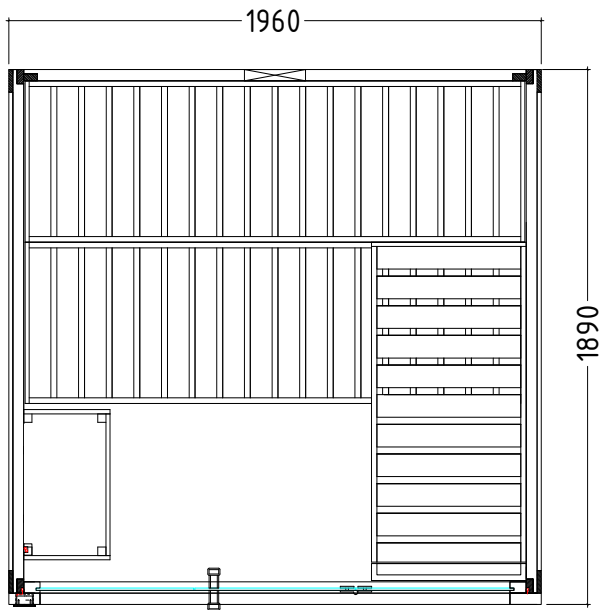

FAMILY LARGE

HARVIA
Sauna & Spa

Features

- Cabin made of solid spruce
- Roof element
- "Basic" interior made of lime wood
- 3 x 570 mm wide benches
- 1 headrest
- Ventilation slit
- Heater protection grille
- 1 integr. RGBW-LED (white)
- Cut out for control panel (control unit PRO D / Xenio)
- Door made of single pane safety glass (clear)
- Doorhandle wood limewood/wood black
- 2 Glass elements of 8mm single pane safety glass (clear)
- available also as a SET with technical devices and an infrared fullspectrum radiator

Details

Art.-Nr.	1-053-766	1-053-768
	FAMILY-L	FAMILY-L-S
Dimensions [mm]	1960 x 1890 x 2040	1960 x 1890 x 2040
Construction	Solide	Solide
Wall thickness [mm]	40	40
Type of wood outside	Spruce	Spruce
Type of wood ininside	Spruce	Spruce
Type of wood interior	Lime wood	Lime wood
Interior fittings	Basic	Basic
Benches number (top / above)	2/1	2/1
Adjustable headboard on a bench	No	No
Door dimensions [mm]	590 x 1900 x 8	590 x 1900 x 8
Door hinge left and right	Yes	Yes
Glass elements dimensions [mm]	580 x 1930 x 8	580 x 1930 x 8
Infrared full spectrum heater [W]	No	Yes
Headrests number	1	1
Heater safety guard [mm]	540 x 325 x 730	540 x 325 x 730
Floor grid [mm]	no	no
Silicone cables for Saunaheater 5x2,5mm ²	3 m	3 m
Persons	bis 3	bis 3
Volumen [m ³]	6,5	6,5
recommended Heater power electro [kW]	7,5 - 9	7,5 - 9
Mirror structure	Yes	Yes

ECO IR-radiator 350W
ECO-350-R

Accessoires

MySentio Wifi
S-WIFI01

FAMILY LARGE

HARVIA

Sauna & Spa

Floor plan

Structure left

Structure right - Family-L-S

Installation plan accessories