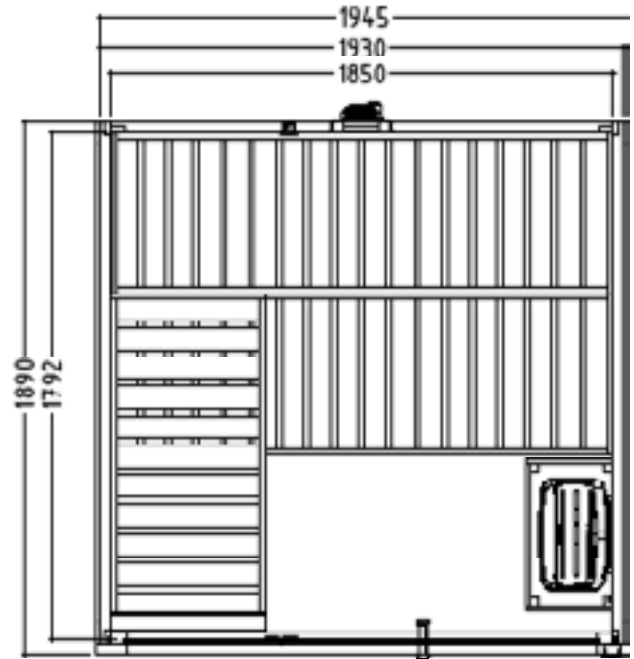

FAMILY LARGE

HARVIA
Sauna & Spa

Features

- Cabin made of solid spruce
- Roof element
- "Basic" interior made of lime wood
- 3 x 570 mm wide benches
- 1 headrest
- Ventilation slit
- Heater protection grille
- 1 integr. RGBW-LED (white)
- Cut out for control panel (control unit PRO D / Xenio)
- Door made of single pane safety glass (clear)
- Doorhandle wood limewood/wood black
- 2 Glass elements of 8mm single pane safety glass (clear)
- available also as a SET with technical devices and an infrared fullspectrum radiator

Details

Art.-Nr.	1-053-766	1-053-768
	FAMILY-L	FAMILY-L-S
Dimensions [mm]	1960 x 1890 x 2040	1960 x 1890 x 2040
Construction	Solide	Solide
Wall thickness [mm]	40	40
Type of wood outside	Spruce	Spruce
Type of wood ininside	Spruce	Spruce
Type of wood interior	Lime wood	Lime wood
Interior fittings	Basic	Basic
Benches number (top / above)	2/1	2/1
Adjustable headboard on a bench	No	No
Door dimensions [mm]	590 x 1900 x 8	590 x 1900 x 8
Door hinge left and right	Yes	Yes
Glass elements dimensions [mm]	580 x 1930 x 8	580 x 1930 x 8
Infrared full spectrum heater [W]	No	Yes
Headrests number	1	1
Heater safety guard [mm]	540 x 325 x 730	540 x 325 x 730
Floor grid [mm]	no	no
Silicone cables for Saunaheater 5x2,5mm ²	3 m	3 m
Persons	bis 3	bis 3
Volumen [m ³]	6,5	6,5
recommended Heater power electro [kW]	7,5 - 9	7,5 - 9
Mirror structure	Yes	Yes

ECO IR-radiator 350W
ECO-350-R

Accessoires

MySentio Wifi
S-WIFI01

FAMILY LARGE

HARVIA

Sauna & Spa

Floor plan

Structure left

Structure right - Family-L-S

Installation plan accessories