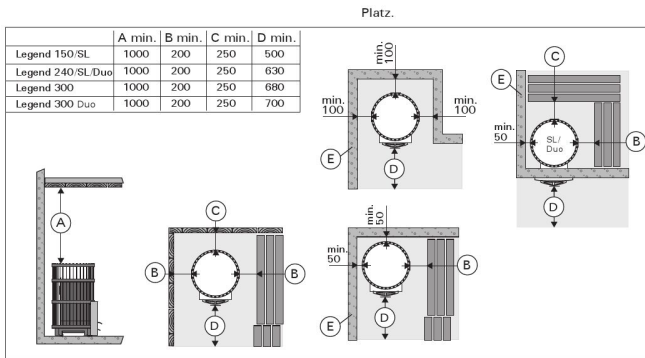

Features

Main material : Steel

H x W x D : 1040.0 x 600.0 x 780.0 mm

Net weight (kg) : 97.5

Stone amount (kg) : 260.0

ID	GTIN	Power	Sauna room size min - max m3
WK300LDLUX	6417659012409	23.5 kW	15.0-30.0

Spare parts

Technical details

Technical data	Type / attribute	WK300LDLUX
Technical data	Color	Black
	Power output	23.5 kW
	Stone amount (kg)	260
	Dimensions	
Dimensions	Product width	600
	Product height	1040
	Product depth (mm)	780
	Net weight (kg)	97.5
	Gross weight	101.3
	Package width	810
	Package height	1060
	Package depth	620
Connections	Flue connection locations	Top
	Chimney connection diameter	115
Safety and installation dimensions	Safety distance front (non-combustible materials)	700
	Safety distance front (combustible materials)	700
	Safety distance right side (combustible materials)	200
	Safety distance right side non-combustible materials	100
	Safety distance left side (combustible materials)	200
	Safety distance left side non-combustible materials	100
	Safety distance behind (non-combustible materials)	100
	Safety distance behind (combustible materials)	250
	Safety distance (Ceiling)	1000
	Room min. height(depends on connections and therefore from output, star/delta)	2050
	Installation opening height	2050
	Installation opening width	1000
Installation opening depth	1730	

DATA SHEET

HARVIA WOOD BURNING HEATERS

HARVIA

Sauna & Spa

Technical images

Safety distances (all dimensions in millimeters)

1.1. Stove Parts

- A. Steel frame
- B. Stove body
- C. Rear connection opening
- D. Upper connection opening
- E. Soot opening
- F. Stove door
- G. Ash box
- H. Flange (only Legend 240 Duo/300 Duo)
- I. Fire chamber extension