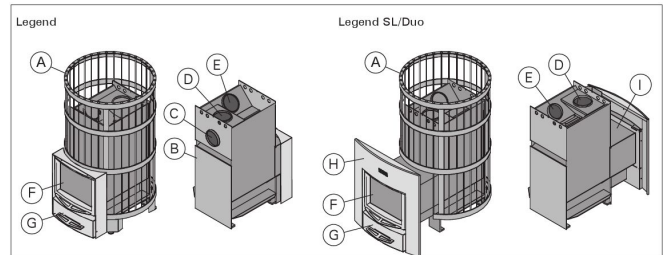

Features

Main material : Steel

H x W x D : 1040.0 x 600.0 x 780.0 mm

Net weight (kg) : 97.5

Stone amount (kg) : 260.0

ID	GTIN	Power	Sauna room size min - max m3
WK300LDLUX	6417659012409	23.5 kW	15.0-30.0

Spare parts

Technical details

Technical data	Type / attribute	WK300LDLUX
Technical data	Color	Black
	Power output	23.5 kW
	Stone amount (kg)	260
	Dimensions	
Dimensions	Product width	600
	Product height	1040
	Product depth (mm)	780
	Net weight (kg)	97.5
	Gross weight	101.3
	Package width	810
	Package height	1060
	Package depth	620
Connections	Flue connection locations	Top
	Chimney connection diameter	115
Safety and installation dimensions	Safety distance front (non-combustible materials)	700
	Safety distance front (combustible materials)	700
	Safety distance right side (combustible materials)	200
	Safety distance right side non-combustible materials	100
	Safety distance left side (combustible materials)	200
	Safety distance left side non-combustible materials	100
	Safety distance behind (non-combustible materials)	100
	Safety distance behind (combustible materials)	250
	Safety distance (Ceiling)	1000
	Room min. height(depends on connections and therefore from output, star/delta)	2050
	Installation opening height	2050
	Installation opening width	1000
Installation opening depth	1730	

DATA SHEET

HARVIA WOOD BURNING HEATERS

HARVIA

Sauna & Spa

Technical images

Safety distances (all dimensions in millimeters)

1.1. Stove Parts

- A. Steel frame
- B. Stove body
- C. Rear connection opening
- D. Upper connection opening
- E. Soot opening
- F. Stove door
- G. Ash box
- H. Flange (only Legend 240 Duo/300 Duo)
- I. Fire chamber extension