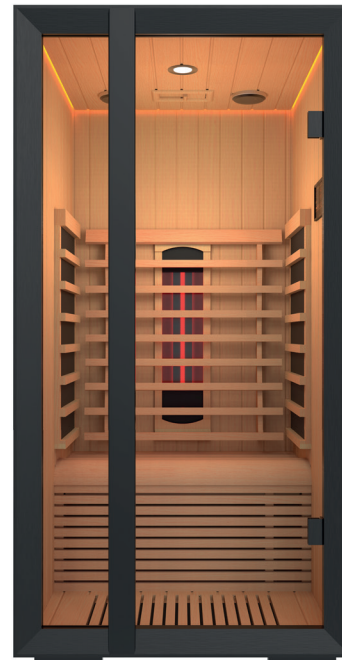

ONNI MINI

Features

- Element cabin made of abachi
- Front aluminum frame black
- Dimmable IR radiator
- Door made of single pane safety glass, right hinged
- Door handle wood/wood, outside black
- Single pane safety glass element - clear 8mm

Details

Art.-Nr.	1-053-078
	IR-ONNI-100-104
Dimensions [mm]	1000 x 1043 x 2000
Construktion	Element
Wall thickness [mm]	46
Type of wood outside	Abachi
Type of wood ininside	Abachi
Type of wood interior	Abachi
Interior fittings	Onni
Door dimensions [mm]	1808 x 600 x 8
Door hinge left and right	-
Glass elements dimensions [mm]	1841 x 242 x 8
Mirror structure	-
Seats	1
Control	Yes
EU power cord	Yes
Number of heating circuits	1
Total power [W]	1400
Infrared full spectrum heater [W]	1 x 400
Heating plate [W]	2 x 300; 2 x 200
Color light	Yes
Integr. MP3-player	Yes
Temperature regulation	Yes optional
Intensity control	Yes optional
Temperatue display	Yes
Foil sensor	-
Adjustable heating period limiter	Yes
Remote start release	-
Bus-compatible (RS485)	-
Compatible with MySentio App	-

ONNI MINI

Floor plan

ONNI MINI

Ausstattung

- Elementkabine aus Abachi
- Front Aluminium Rahmen schwarz
- Dimmbarer IR-Strahler
- Türe aus 8 mm ESG Glas, rechts angeschlagen
- Türgriff Holz/Holz, außen schwarz
- Glaselemente aus 8 mm ESG - klar