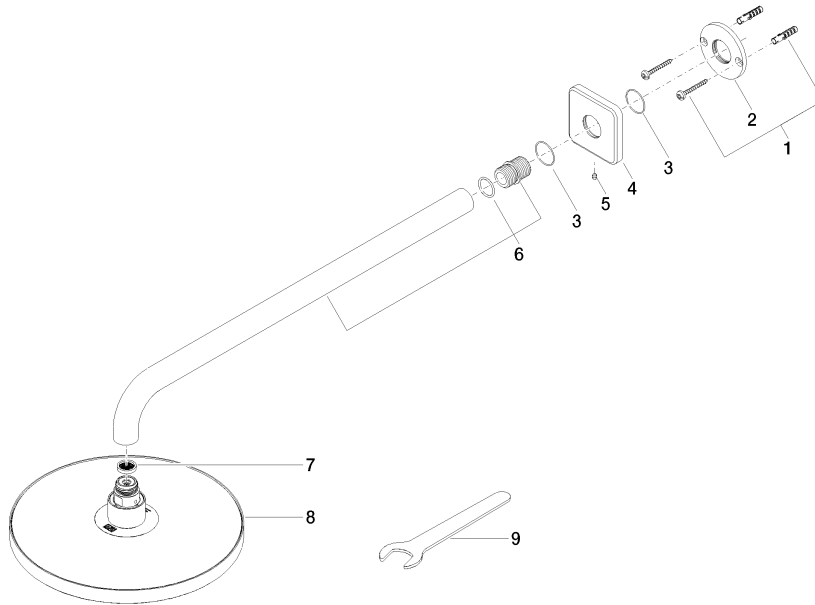

Rain shower with wall fixing 220 mm - Chrome

28 649 670

- 450 mm projection
- rain shower Ø 220 mm
- rosette 65 x 65 mm
- 1/2" connection
- with anti-scale system
- quick clearing
- WRAS: 1707033

	Chrome	28 649 670-00
	brushed chrome	28 649 670-93
	Brushed Platinum	28 649 670-06
	Platinum	28 649 670-08
	Dark Chrome	28 649 670-19
	Brushed Durabronze (23kt Gold)	28 649 670-28
	Brushed Champagne (22kt Gold)	28 649 670-46
	Champagne (22kt Gold)	28 649 670-47
	Brushed Dark Platinum	28 649 670-99

Recommended miscellaneous

Concealed wall elbow -

35 085 970 90

- min. recess depth 90 mm
- max. recess depth 163 mm

Rain shower with wall fixing 220 mm - Chrome

28 649 670

mm [inches]

Flow rate chart

Rain shower with wall fixing 220 mm - Chrome

28 649 670

Spare parts list

No.	Item Number	Name	Quantity used	Delivery time
1	04 30 31 032 00 90	fixing set	1	2
2	09 17 20 120 90	holder	1	2
3	09 14 10 150 90	seal	2	2
4	09 27 67 015-00	rosette	1	10
5	90 31 11 038 00 90	pin	1	2
6	90 11 03 070 00-00	pipe	1	10
7	09 23 01 075 90	insert	1	2
8	04 12 05 092 00-00	shower	1	10
9	90 30 09 069 00 90	key	1	2