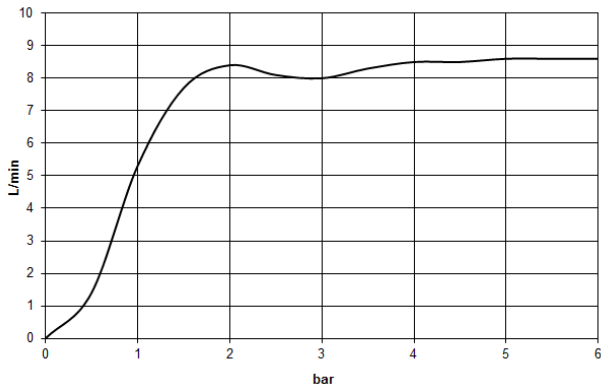

Rain shower with wall fixing 220 mm - Chrome

28 649 670

- 450 mm projection
- rain shower Ø 220 mm
- rosette 65 x 65 mm
- 1/2" connection
- with anti-scale system
- quick clearing
- WRAS: 1707033

	Chrome	28 649 670-00
	brushed chrome	28 649 670-93
	Brushed Platinum	28 649 670-06
	Platinum	28 649 670-08
	Dark Chrome	28 649 670-19
	Brushed Durabronze (23kt Gold)	28 649 670-28
	Brushed Champagne (22kt Gold)	28 649 670-46
	Champagne (22kt Gold)	28 649 670-47
	Brushed Dark Platinum	28 649 670-99

Recommended miscellaneous

Concealed wall elbow -

35 085 970 90

- min. recess depth 90 mm
- max. recess depth 163 mm

Rain shower with wall fixing 220 mm - Chrome

28 649 670

mm [inches]

Flow rate chart