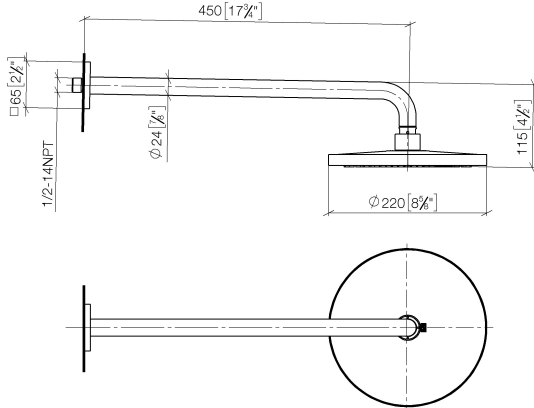

Rain shower with wall fixing 220 mm - Chrome

28 649 670

- 450 mm projection
- rain shower Ø 220 mm
- rosette 65 x 65 mm
- 1/2" connection
- with anti-scale system
- quick clearing
- WRAS: 1707033

	Chrome	28 649 670-00
	brushed chrome	28 649 670-93
	Brushed Platinum	28 649 670-06
	Platinum	28 649 670-08
	Dark Chrome	28 649 670-19
	Brushed Durabronze (23kt Gold)	28 649 670-28
	Brushed Champagne (22kt Gold)	28 649 670-46
	Champagne (22kt Gold)	28 649 670-47
	Brushed Dark Platinum	28 649 670-99

Recommended miscellaneous

Concealed wall elbow -

35 085 970 90

- min. recess depth 90 mm
- max. recess depth 163 mm

Rain shower with wall fixing 220 mm - Chrome

28 649 670

mm [inches]

Flow rate chart

Rain shower with wall fixing 220 mm - Chrome

28 649 670

Spare parts list

No.	Item Number	Name	Quantity used	Delivery time
1	04 30 31 032 00 90	fixing set	1	2
2	09 17 20 120 90	holder	1	2
3	09 14 10 150 90	seal	2	2
4	09 27 67 015-00	rosette	1	10
5	90 31 11 038 00 90	pin	1	2
6	90 11 03 070 00-00	pipe	1	10
7	09 23 01 075 90	insert	1	2
8	04 12 05 092 00-00	shower	1	10
9	90 30 09 069 00 90	key	1	2