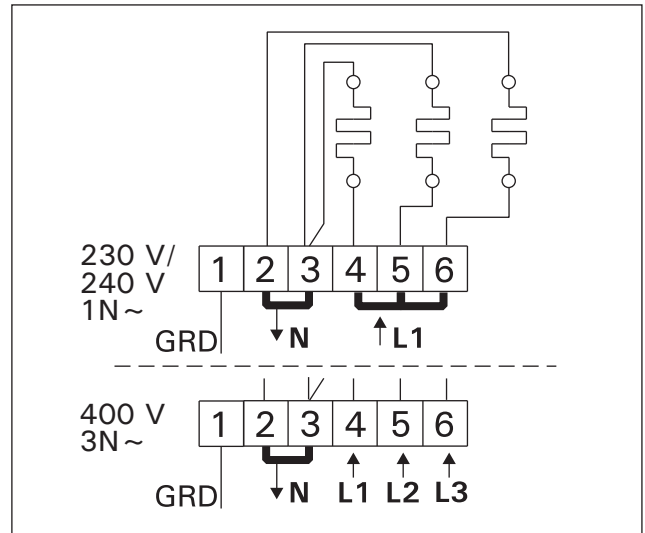

Electrical connections of BC heater
Elektroanschlüsse des Saunaofens BC

Electrical connections of BC-E heater
Elektroanschlüsse des Saunaofens BC-E

3-phase electrical connections of control unit C150 and BC-E heater
3-phasiger Elektroanschlüsse das Steuergerät C150 und des Saunaofens BC-E