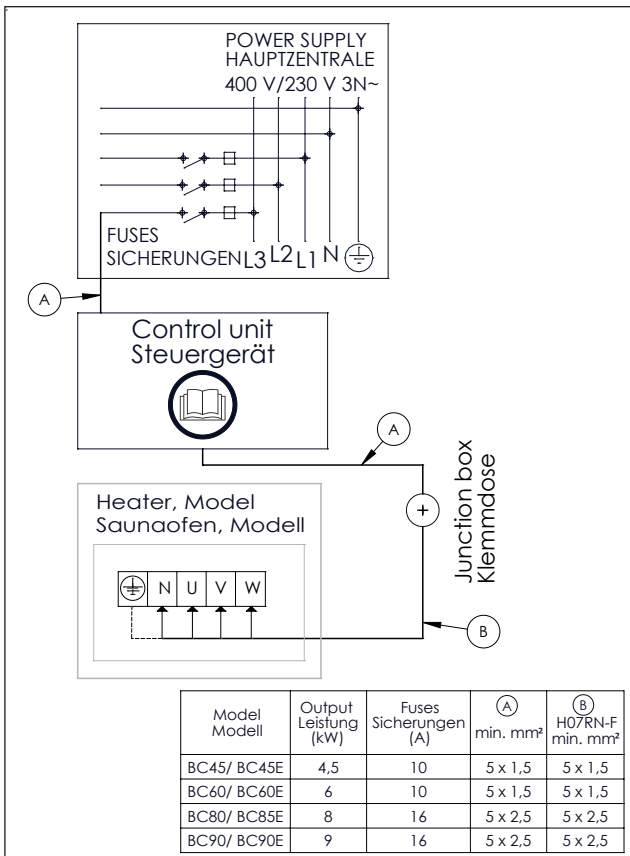

Electrical connections of BC heater
Elektroanschlüsse des Saunaofens BC

Electrical connections of BC-E heater
Elektroanschlüsse des Saunaofens BC-E

3-phase electrical connections of control unit C150 and BC-E heater
3-phasiger Elektroanschlüsse das Steuergerät C150 und des Saunaofens BC-E