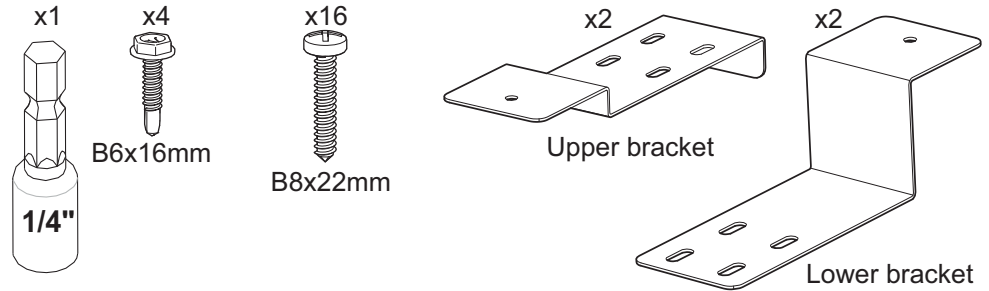

MOUNTING KIT

INFRA PANEL - UNDER THE BENCH

980x280

Mounting kit for one infra panel

Placement of benches
(Benches - Classic/Classic Slim)

Mount the brackets on the back side of the infra panel

Mount the upper brackets on the upper bench

Mount the lower brackets on the lower bench

Example - two infra panels under the bench

Tip how to fill eventual gaps