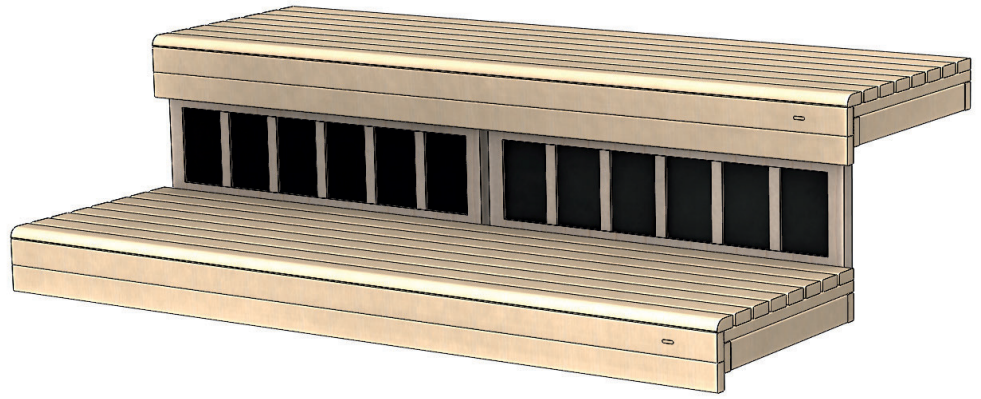

MOUNTING KIT

INFRA PANEL - UNDER THE BENCH

980x280

Mounting kit for one infra panel

Placement of benches
(Benches - Classic/Classic Slim)

Mount the brackets on the back side of the infra panel

Mount the upper brackets on the upper bench

Mount the lower brackets on the lower bench

Example - two infra panels under the bench

Tip how to fill eventual gaps