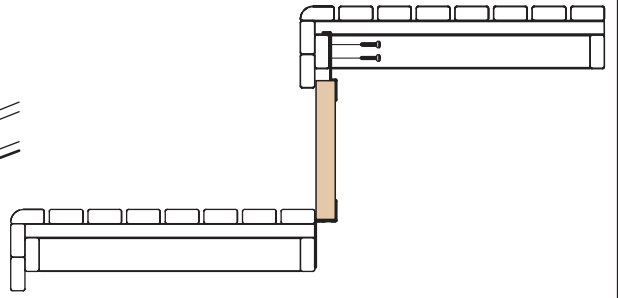

MOUNTING KIT

INFRA PANEL - UNDER THE BENCH

980x280

Mounting kit for one infra panel

Placement of benches
(Benches - Classic/Classic Slim)

Mount the brackets on the back side of the infra panel

Mount the upper brackets on the upper bench

Mount the lower brackets on the lower bench

Example - two infra panels under the bench

Tip how to fill eventual gaps