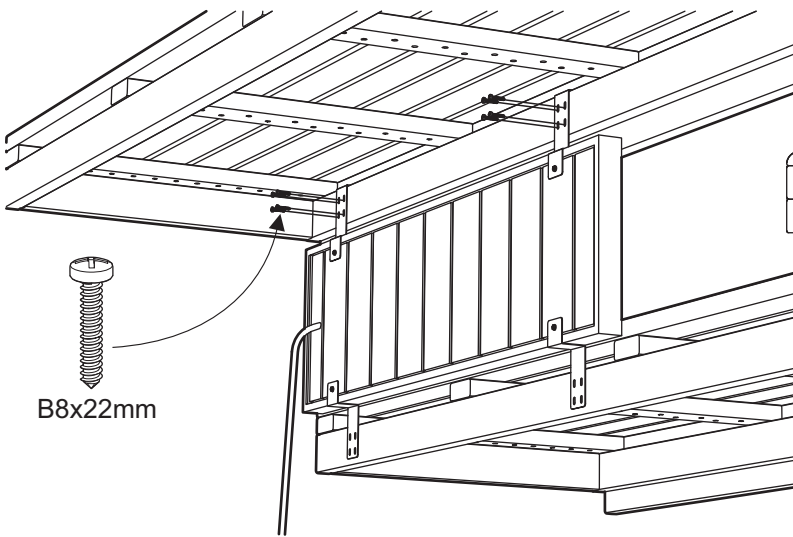

MOUNTING KIT

INFRA PANEL - UNDER THE BENCH

980x280

Mounting kit for one infra panel

Placement of benches
(Benches - Classic/Classic Slim)

Mount the brackets on the back side of the infra panel

Mount the upper brackets on the upper bench

Mount the lower brackets on the lower bench

Example - two infra panels under the bench

Tip how to fill eventual gaps