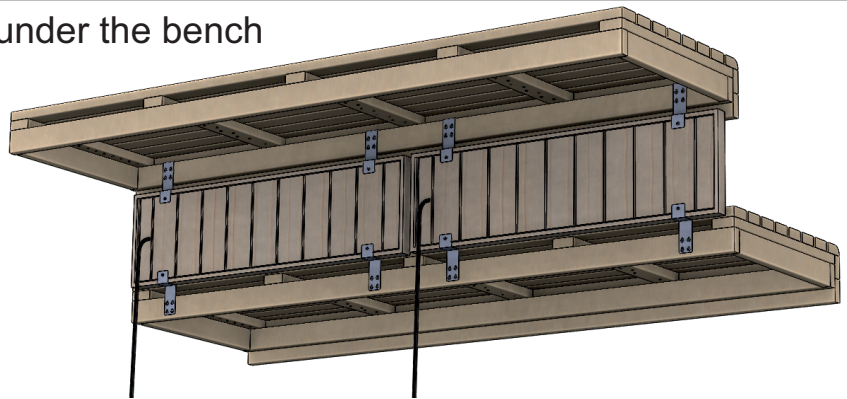

MOUNTING KIT

INFRA PANEL - UNDER THE BENCH

980x280

Mounting kit for one infra panel

Placement of benches
(Benches - Classic/Classic Slim)

Mount the brackets on the back side of the infra panel

Mount the upper brackets on the upper bench

Mount the lower brackets on the lower bench

Example - two infra panels under the bench

Tip how to fill eventual gaps