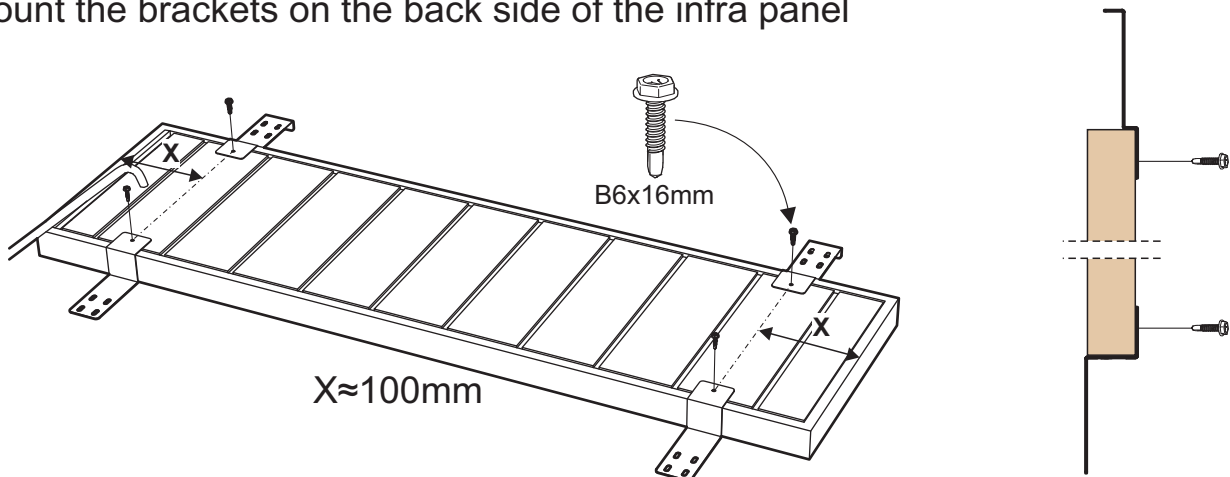

MOUNTING KIT

INFRA PANEL - UNDER THE BENCH

980x280

Mounting kit for one infra panel

Placement of benches
(Benches - Classic/Classic Slim)

Mount the brackets on the back side of the infra panel

Mount the upper brackets on the upper bench

Mount the lower brackets on the lower bench

Example - two infra panels under the bench

Tip how to fill eventual gaps