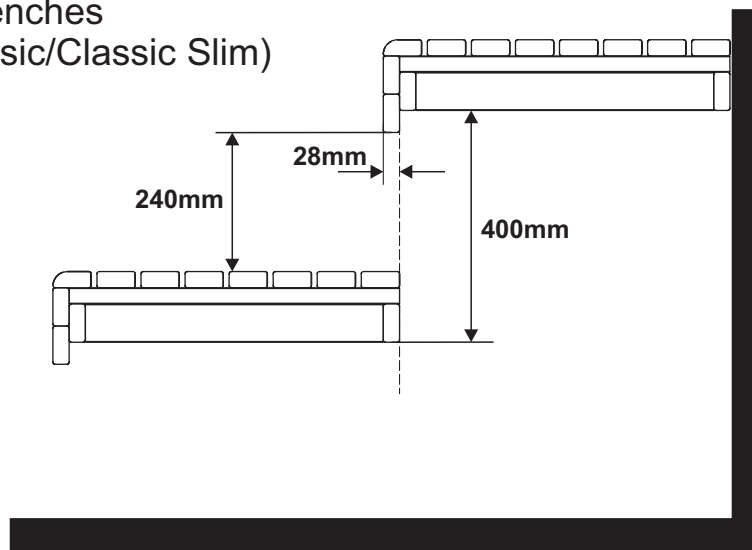

MOUNTING KIT

INFRA PANEL - UNDER THE BENCH

980x280

Mounting kit for one infra panel

Placement of benches
(Benches - Classic/Classic Slim)

Mount the brackets on the back side of the infra panel

Mount the upper brackets on the upper bench

Mount the lower brackets on the lower bench

Example - two infra panels under the bench

Tip how to fill eventual gaps