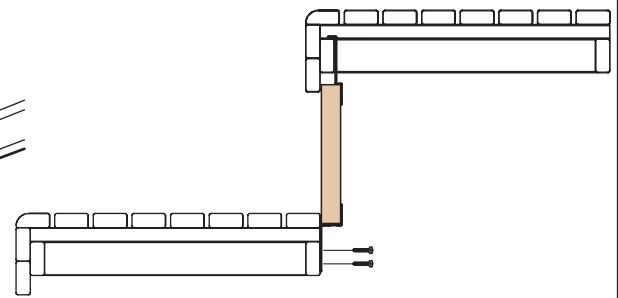

MOUNTING KIT

INFRA PANEL - UNDER THE BENCH

980x280

Mounting kit for one infra panel

Placement of benches
(Benches - Classic/Classic Slim)

Mount the brackets on the back side of the infra panel

Mount the upper brackets on the upper bench

Mount the lower brackets on the lower bench

Example - two infra panels under the bench

Tip how to fill eventual gaps