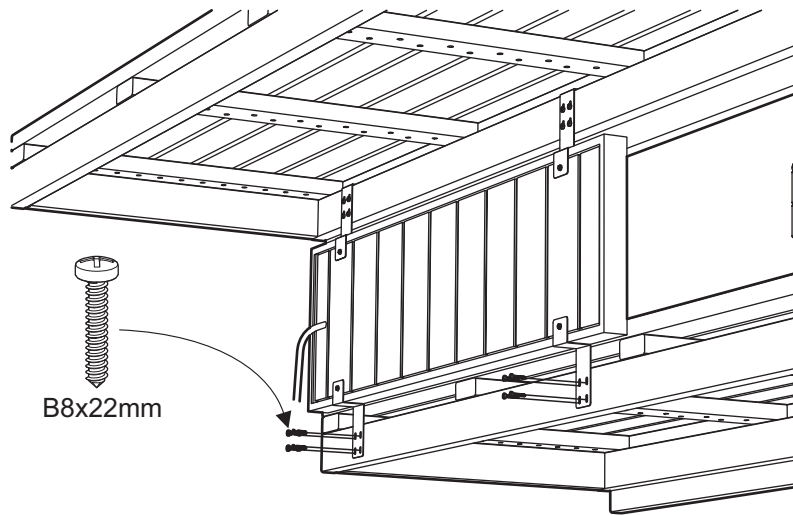

MOUNTING KIT

INFRA PANEL - UNDER THE BENCH

980x280

Mounting kit for one infra panel

Placement of benches
(Benches - Classic/Classic Slim)

Mount the brackets on the back side of the infra panel

Mount the upper brackets on the upper bench

Mount the lower brackets on the lower bench

Example - two infra panels under the bench

Tip how to fill eventual gaps