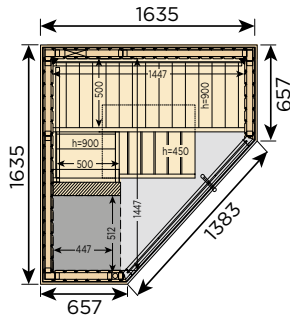

Model	Name	Dimensions (mm)	LED-options
S1212SV	Mini	1210 x 1183 x 2016	RGBWS1212SV
S1616SV	Small	1635 x 1607 x 2016	RGBWS1616SV
S1620SV	Medium	2060 x 1608 x 2016	RGBWS1620SV
S2020SV	Large	2060 x 2033 x 2016	RGBWS2020SV
S1616CV	Corner	1635 x 1635 x 2016	RGBWS1616CV
S2020CV	Corner Large	2060 x 2033 x 2016	RGBWS2020CV

Variant View Mini
S1212SV

Variant View Small
S1616SV

Variant View Medium
S1620SV

Variant View Large
S2020SV

Variant View Corner
S1616CV

Variant View Large Corner
S2020CV

Options

LED lights