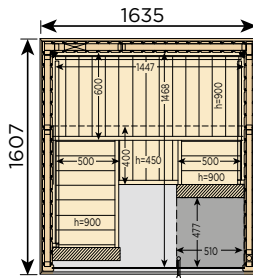

Variant View Small
S1616SV