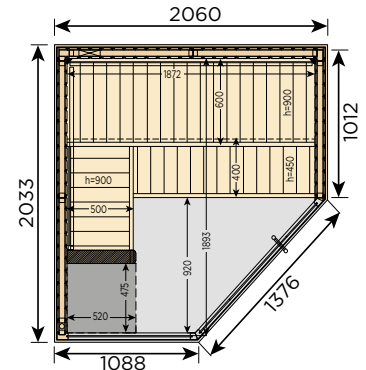

Model	Name	Dimensions (mm)	LED-options
S1212SV	Mini	1210 x 1183 x 2016	RGBWS1212SV
S1616SV	Small	1635 x 1607 x 2016	RGBWS1616SV
S1620SV	Medium	2060 x 1608 x 2016	RGBWS1620SV
S2020SV	Large	2060 x 2033 x 2016	RGBWS2020SV
S1616CV	Corner	1635 x 1635 x 2016	RGBWS1616CV
S2020CV	Corner Large	2060 x 2033 x 2016	RGBWS2020CV

Variant View Mini
S1212SV

Variant View Small
S1616SV

Variant View Medium
S1620SV

Variant View Large
S2020SV

Variant View Corner
S1616CV

Variant View Large Corner
S2020CV

Options

LED lights