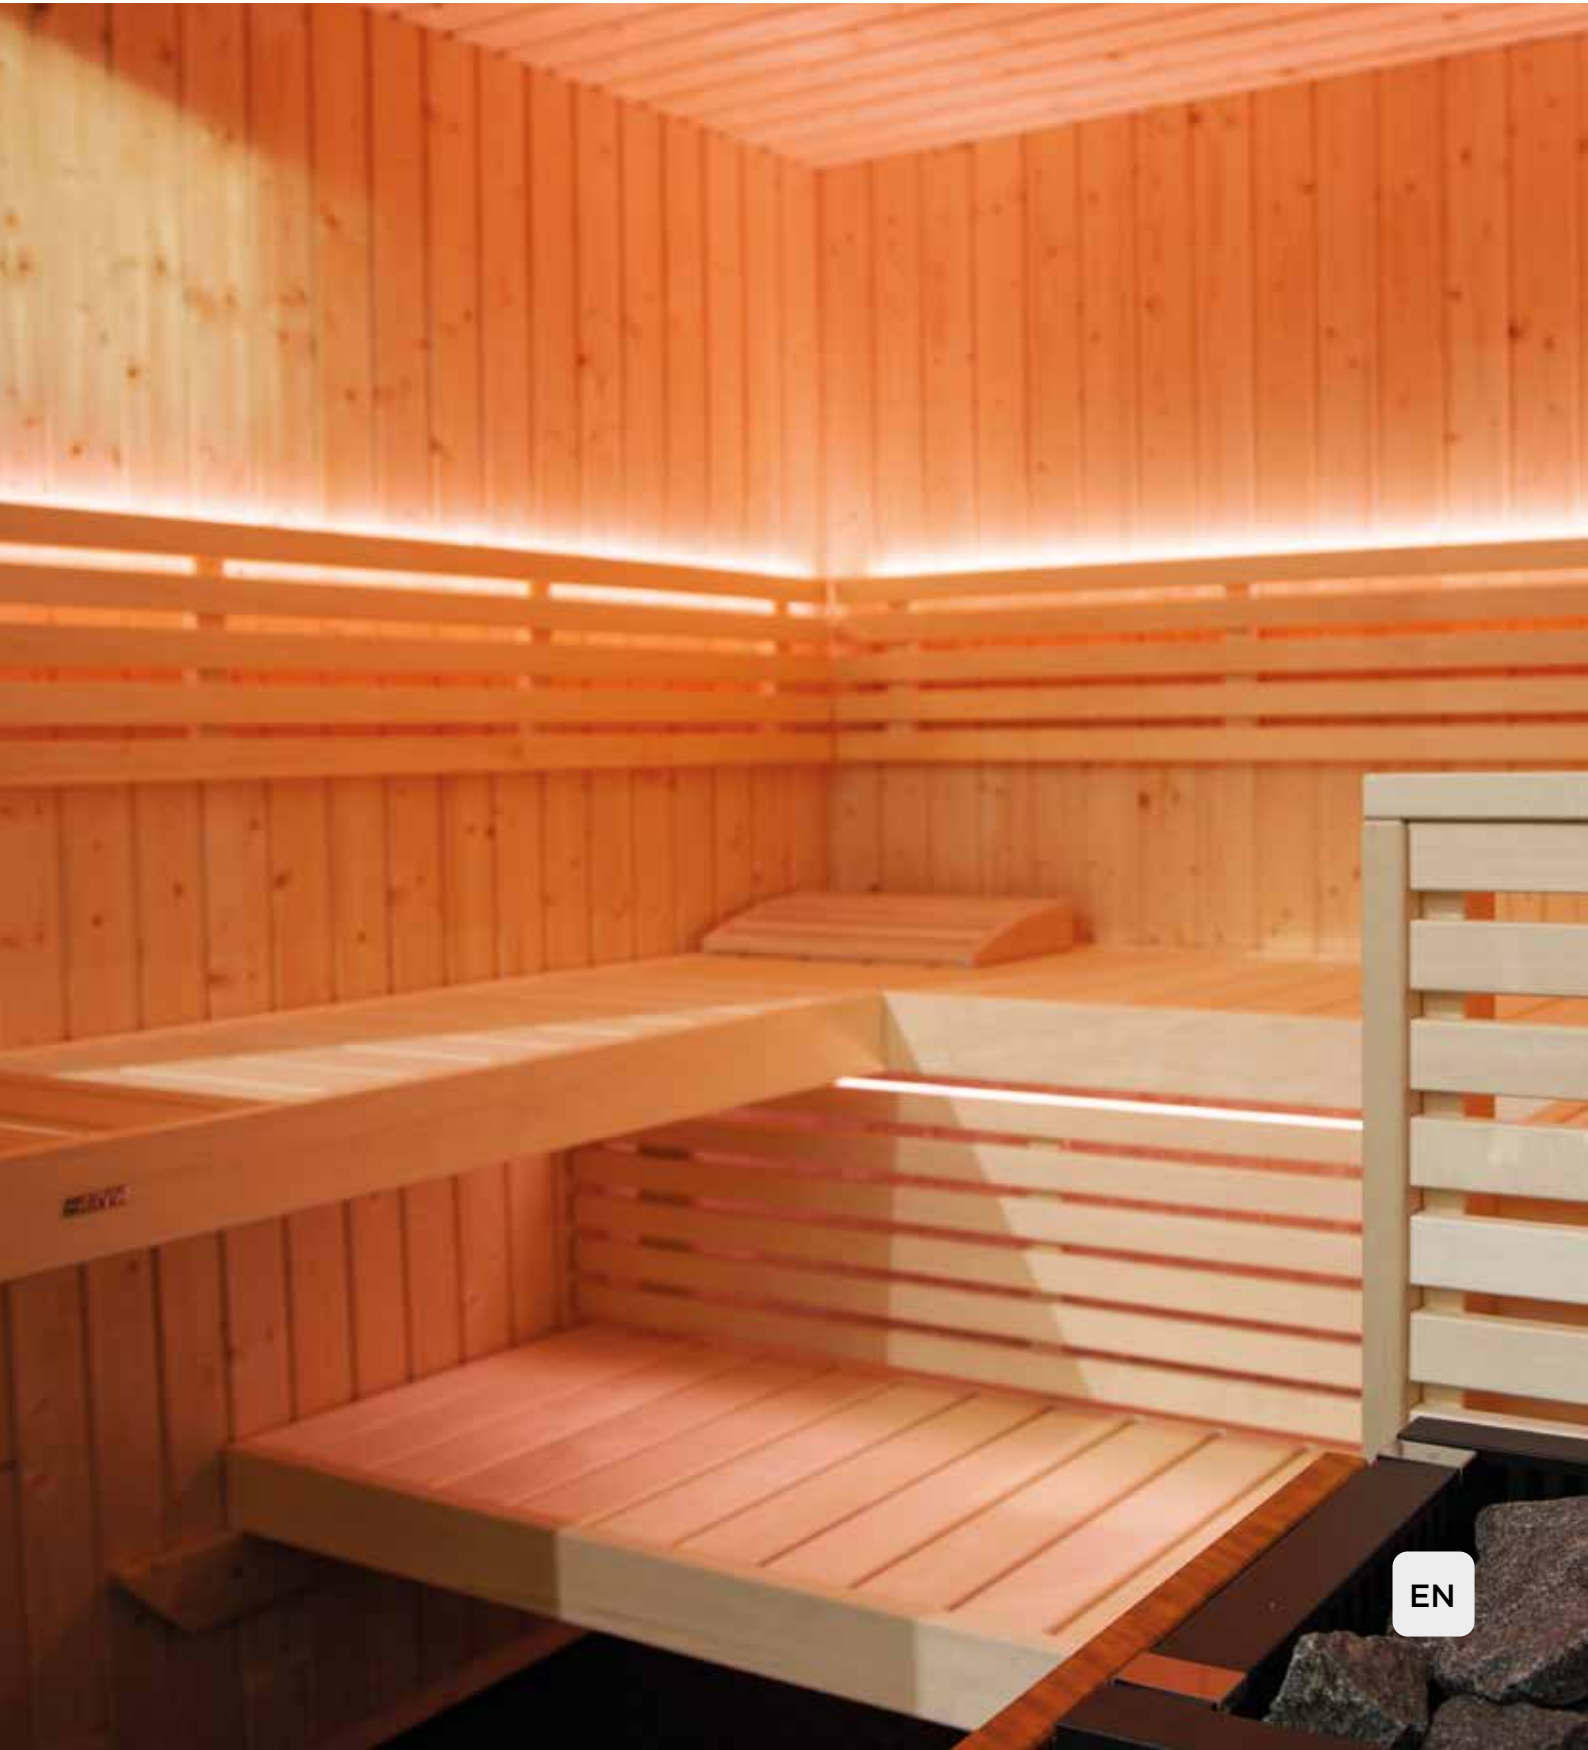

VARIANT VIEW

Sauna Cabins

VARIANT VIEW

The Variant View sauna cabins are specially designed for relaxing

The Variant View sauna cabins are specially designed to help you relax, so kick back and enjoy the warmth of the sauna on the comfortable Variant View benches.

The Variant View is an easily installable standard sauna cabin and you can install the benches on either side of the sauna.

High-quality large glass walls on the front, let in natural light and create an open and spacious feeling. A warm and inspiring ambiance can be instantly created with the optional DMX - controlled color lights.