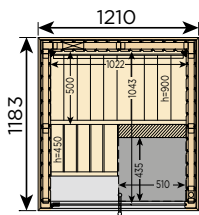

Variant View cabin sizes

Model	Name	Dimensions (mm)	LED-options
S1212SV	Mini	1210 x 1183 x 2016	RGBWS1212SV
S1616SV	Small	1635 x 1607 x 2016	RGBWS1616SV
S1620SV	Medium	2060 x 1608 x 2016	RGBWS1620SV
S2020SV	Large	2060 x 2033 x 2016	RGBWS2020SV
S1616CV	Corner	1635 x 1635 x 2016	RGBWS1616CV
S2020CV	Corner Large	2060 x 2033 x 2016	RGBWS2020CV

Variant View Mini
S1212SV