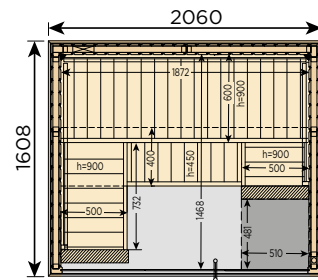

Variant View Medium
S1620SV