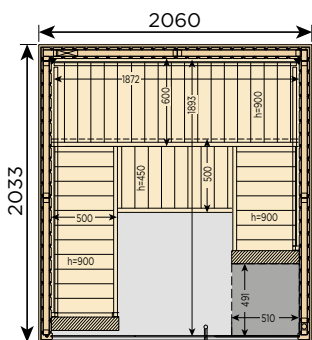

Model	Name	Dimensions (mm)	LED-options
S1212SV	Mini	1210 x 1183 x 2016	RGBWS1212SV
S1616SV	Small	1635 x 1607 x 2016	RGBWS1616SV
S1620SV	Medium	2060 x 1608 x 2016	RGBWS1620SV
S2020SV	Large	2060 x 2033 x 2016	RGBWS2020SV
S1616CV	Corner	1635 x 1635 x 2016	RGBWS1616CV
S2020CV	Corner Large	2060 x 2033 x 2016	RGBWS2020CV

Variant View Mini
S1212SV

Variant View Small
S1616SV

Variant View Medium
S1620SV

Variant View Large
S2020SV

Variant View Corner
S1616CV

Variant View Large Corner
S2020CV

Options

LED lights