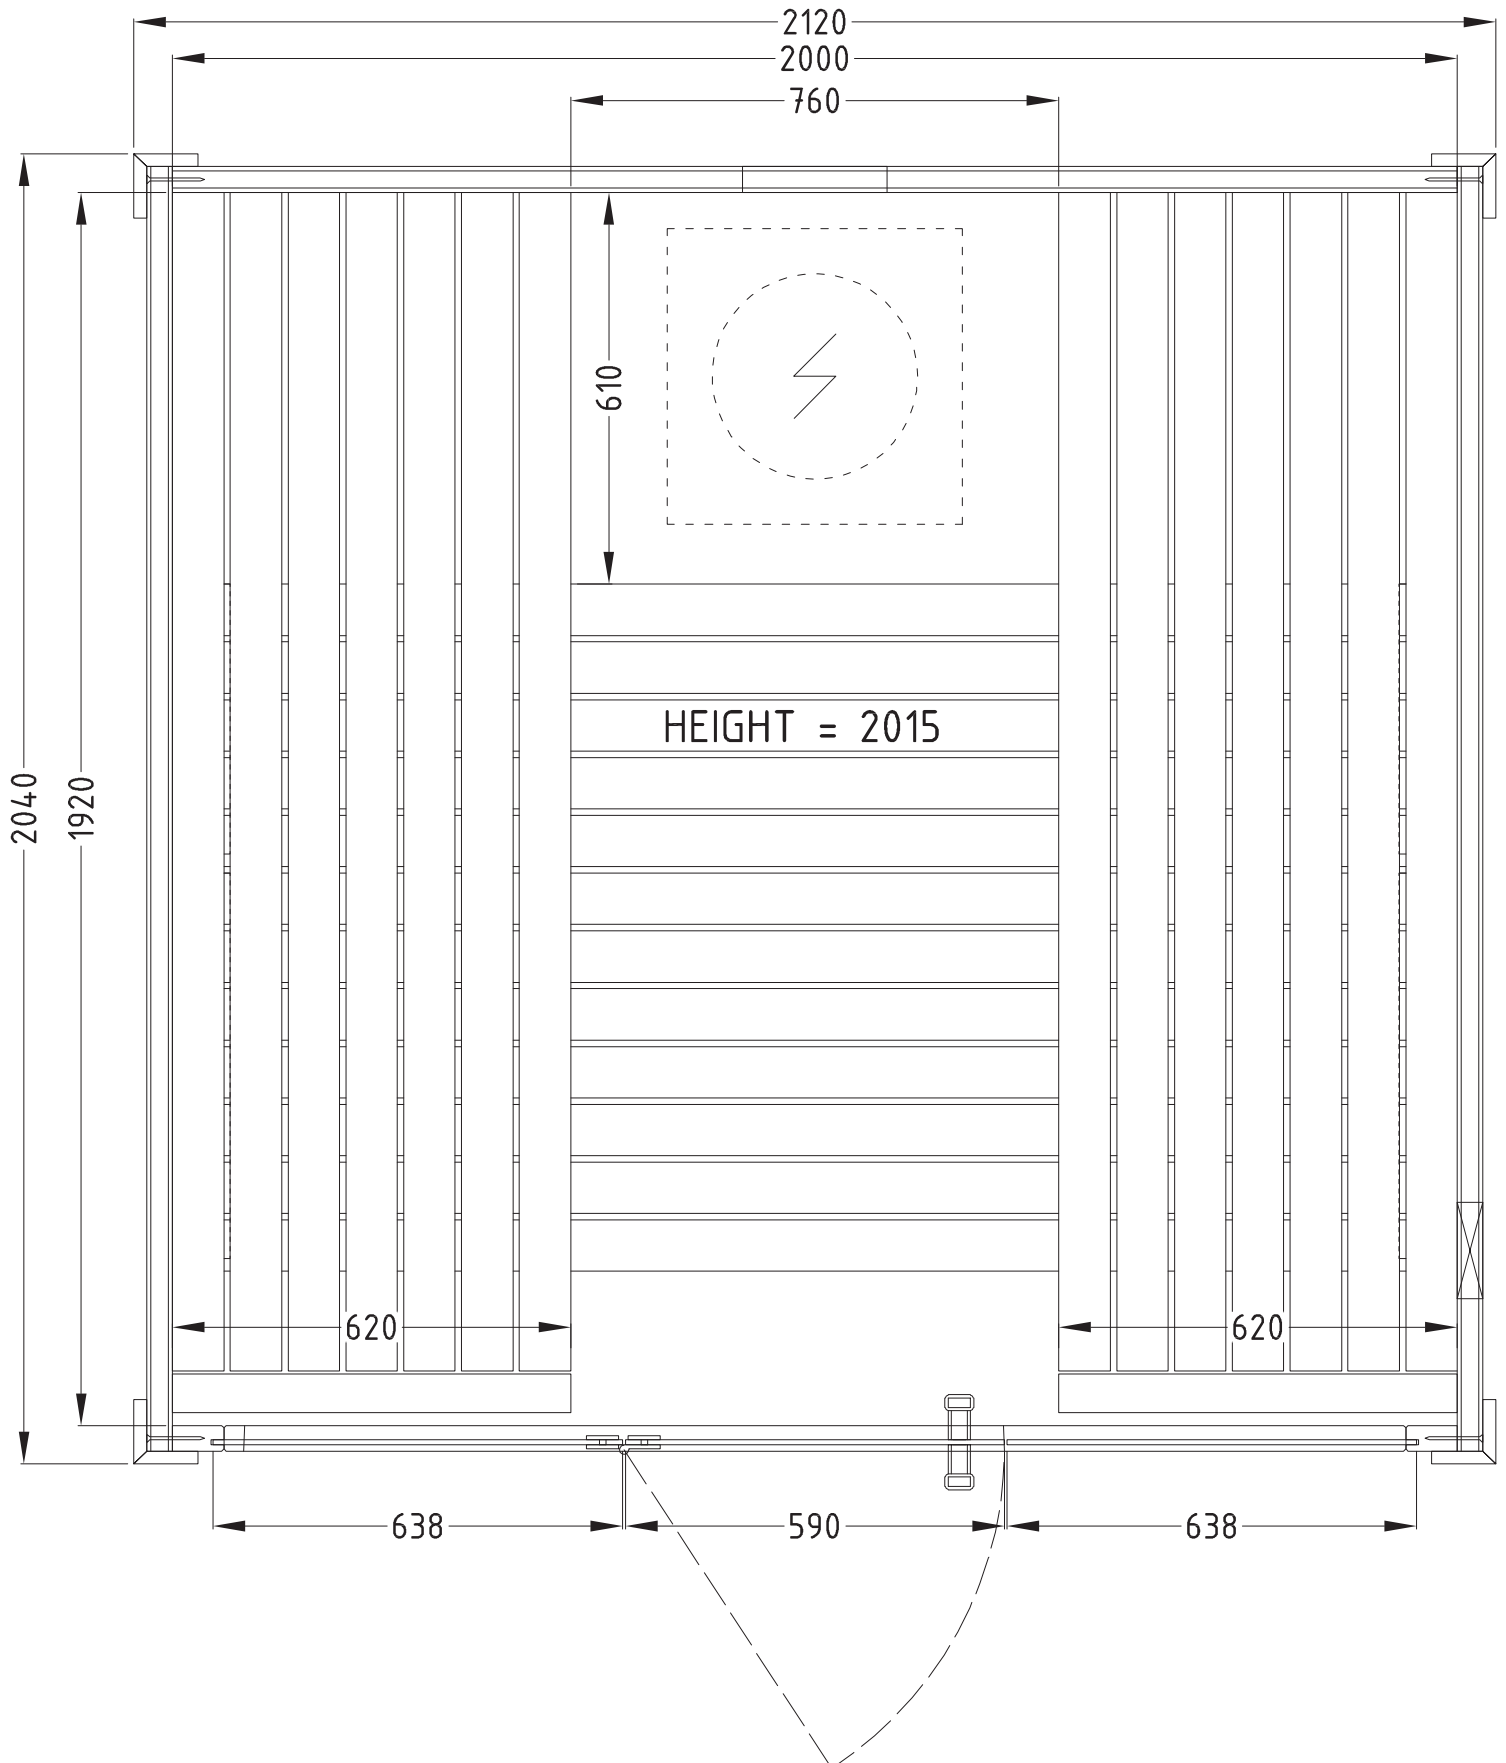

# Harvia Olympus 2x2 indoor sauna

Volyme of the sauna 10,3m<sup>3</sup>.

Recommended heater output 9kW.

Height of the sauna 2060mm.

**Inspirational wellness  
experiences & equipment**

**YOUR AUTHORISED  
DEALER AND INSTALLER  
FOR THE UK**