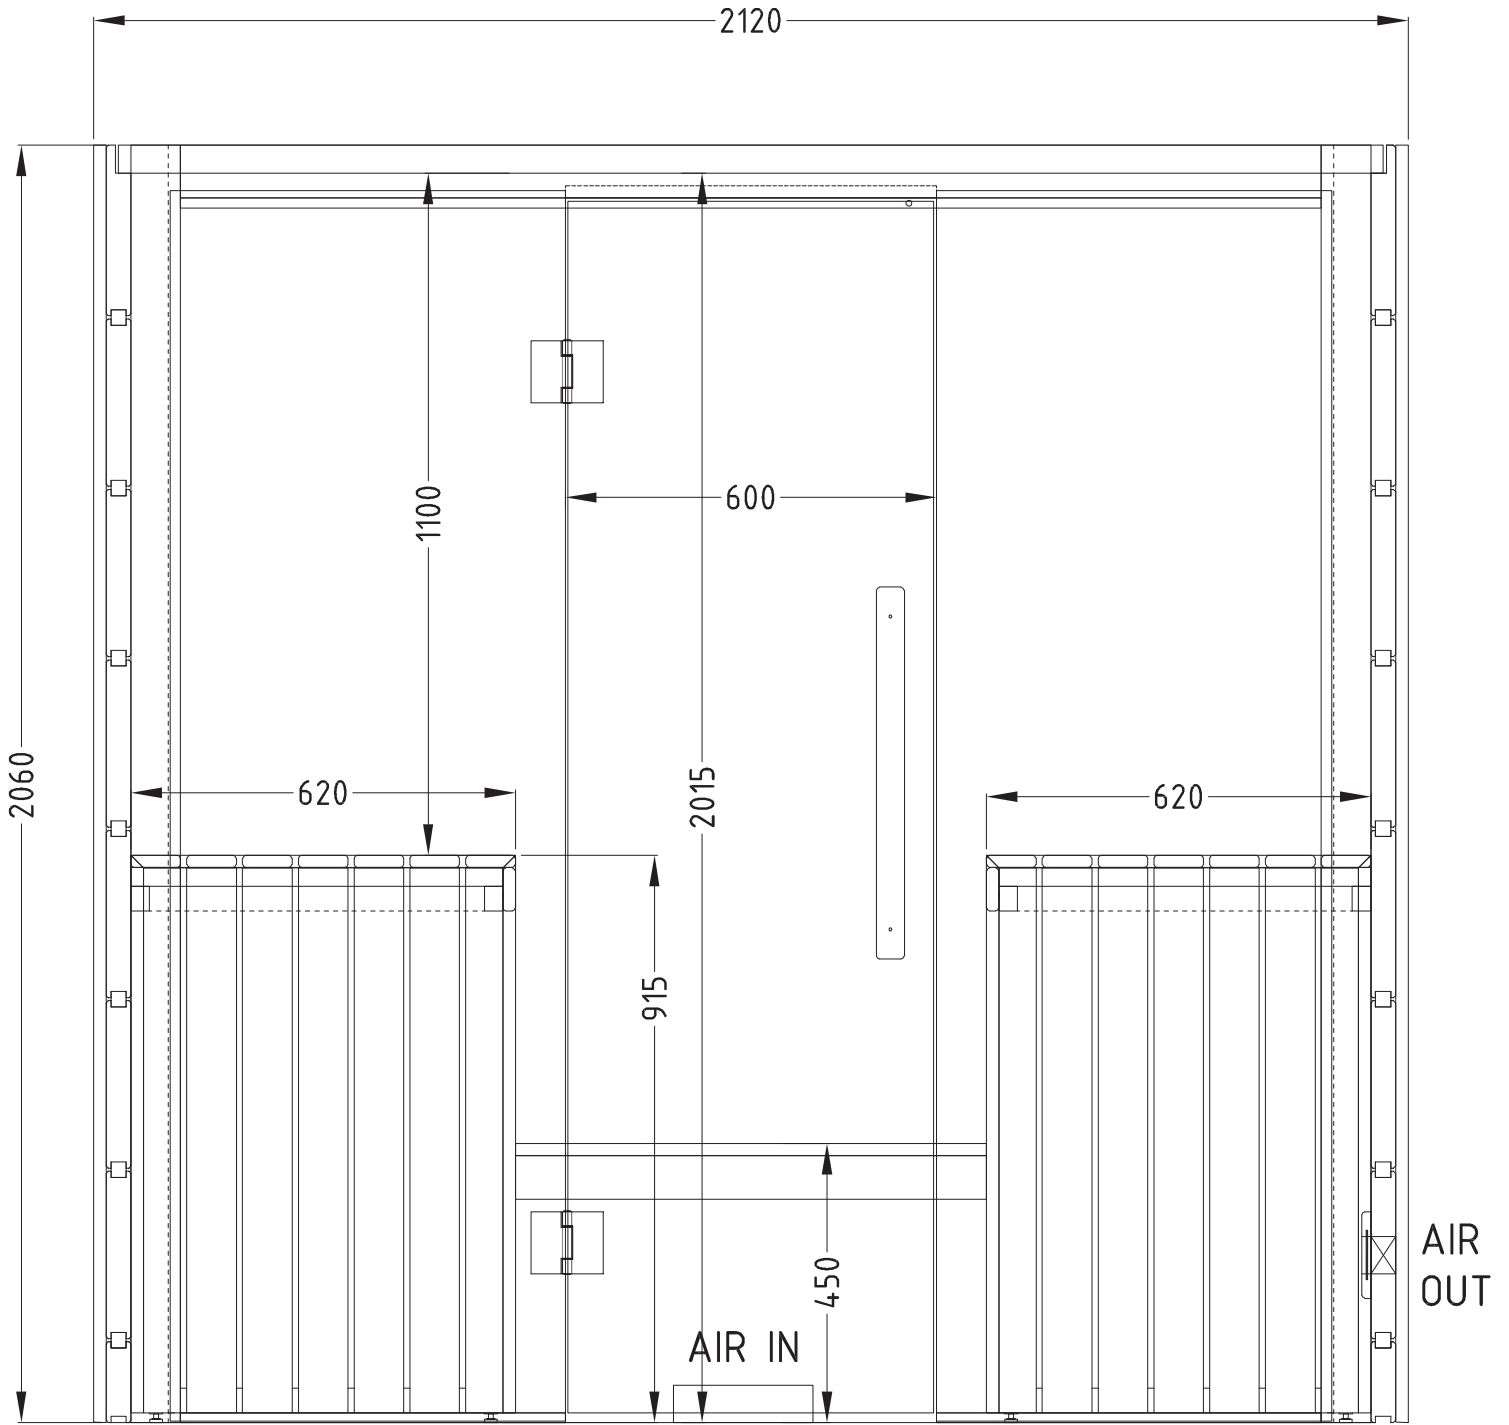

# Harvia Olympus 2x2 indoor sauna

Volyme of the sauna 10,3m<sup>3</sup>.

Recommended heater output 9kW.

Height of the sauna 2060mm.

**Inspirational wellness  
experiences & equipment**

**YOUR AUTHORISED  
DEALER AND INSTALLER  
FOR THE UK**