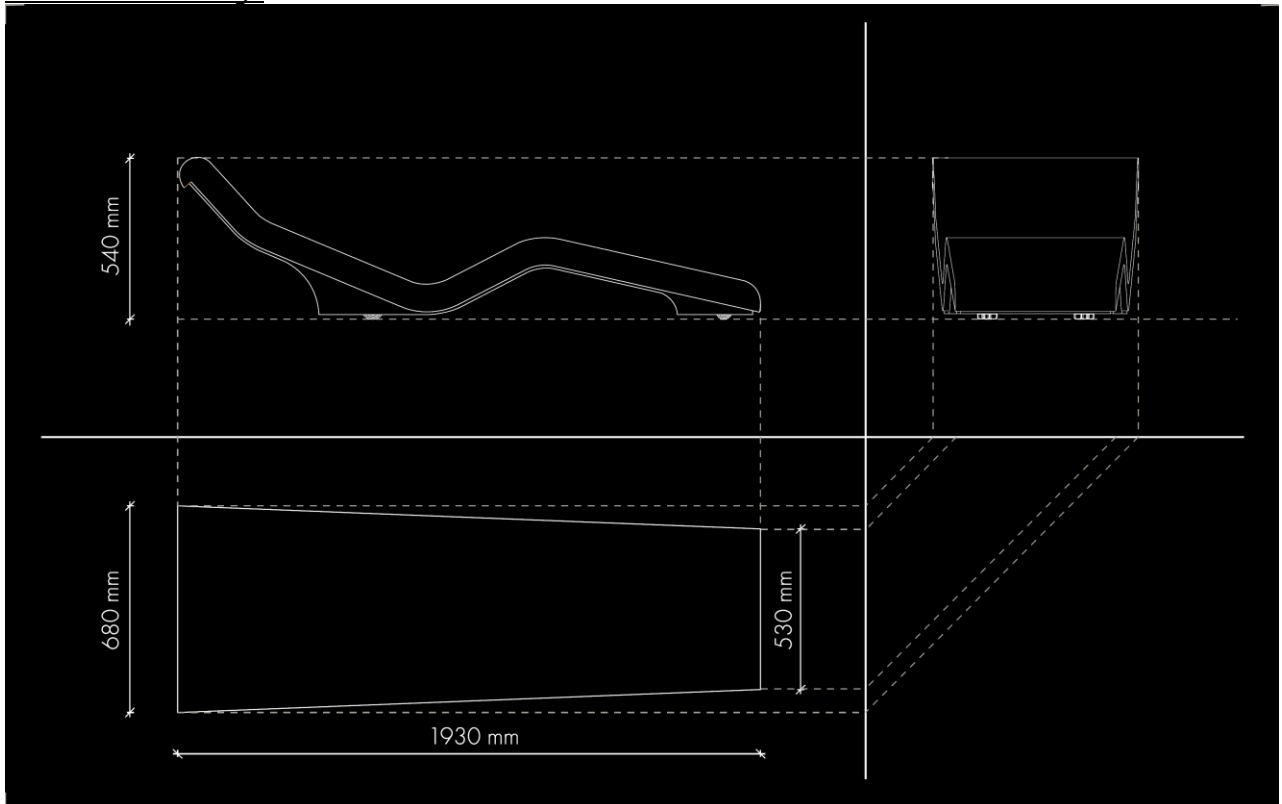

Minimalistic, contemporary design embodied in the same exquisite sculpture found in Cleopatra and Diva, this is the appeal of the "Basico" model. Basico is the choice for purists who understand that essentials are sometimes enough to enhance and reflect the aesthetics of a peaceful sanctuary. An optional wooden base underlines its purist elegance making it the perfect choice to enrich pool or Spa surroundings.

Description:

- Infrared Heated Loungers Sculpture, carved out from a single Marble block on metal construction. Available in Limestone (IVOIRE), in White Statuario marble (BLANCHE), in Black Marquinia marble and in many different marbles or stones on request.
- Ergonomically designed;
- Internal radiating heat system up to 105°F/41.5°C;
- Suitable for both indoors and outdoors;
- Maintenance free;
- Unlimited use possibility thanks incorporate rollers.

DIVA
Infrared Heated Chaise Lounge

DIVA BASICO

Technical Drawings

- **Construction Base:** Rust-free metal
- **Construction Base covering:** Fibreglass
- **Covering finish:** Metallic lacquer
- **Weight:** 95kg
- **Dimension:** length: 194cm; width 68cm; height: 54cm
- **Seat High:** 12cm
- **Package dim:** length: 210cm: width 80cm; height: 80cm
- **Package weight:** 180kg: total weight 275kg