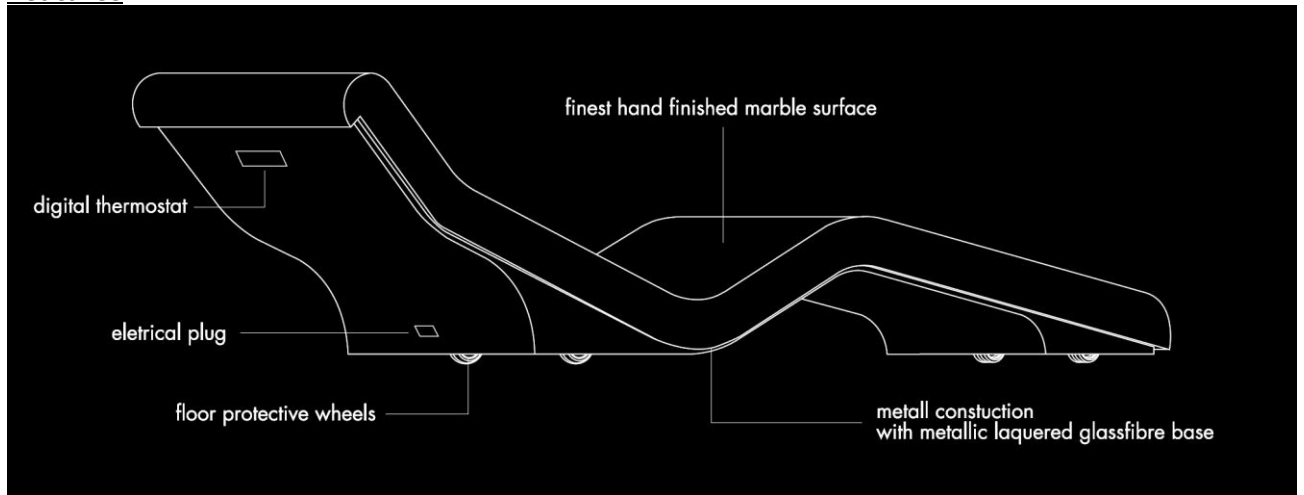

DIVA
Infrared Heated Chaise Lounge

DIVA BASICO

Features

- **Our Infrared heated loungers** are carved from a single marble block and supported by a highly robust and mobile construction.
- **Contemporary design** 3 different models offer variety and unlimited applications.
- **Digital thermostat** allowing for temperatures up to 41.5°C/105°F.
- **Warmth radiated** by the marble envelops the entire body enhancing its innate regenerative processes.
- **The ergonomic form** and the handcrafted silky smooth surface offer an unmatched comfort.
- **Electro-smog free** Heating System.
- **Hygienically perfect** thanks to the joint-less surface of the marble sculpture.
- **Equipped with** floor protective rollers for extreme freedom of use and mobility.
- **Suitable for** in-outdoor and wet areas (IP54).
- **All components** made in Germany and TÜV-UL approved.
- **Plug in & Play** installation, no further technical or monetary investment is necessary.
- **Five year guarantee** for all electronic and mechanical components

UPGRADE POSSIBILITIES

- **Three zone heating system**
- **Genuine leather cover base**